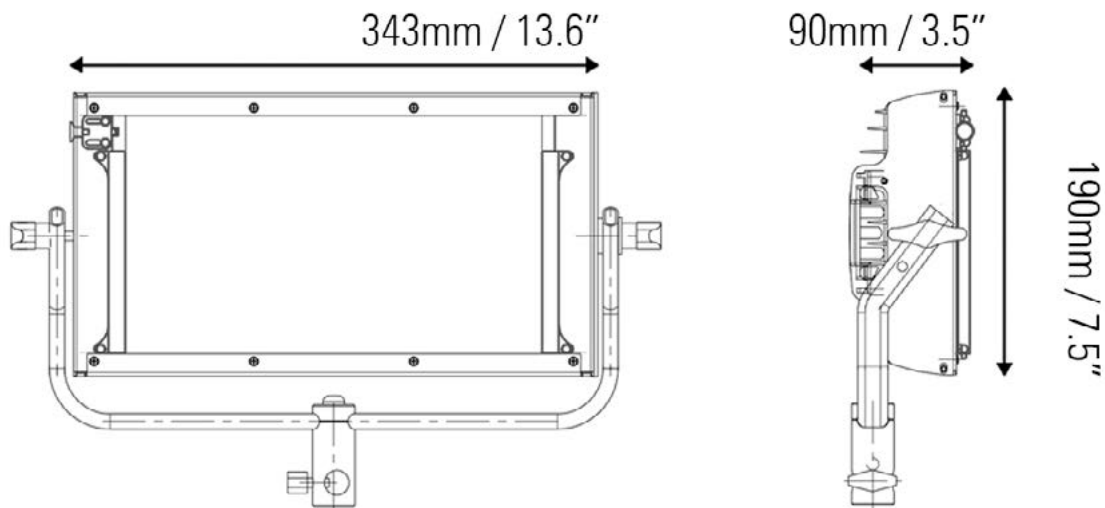

VELVET Mini Power 1 IP54

Ref.: VMP1IP54VLDMX

Datasheet: June 2021 / Page 2

| | |
|-----------------------------------|--|
| COLOUR TEMPERATURE | adjustable from 2700K to 6500K in 100K steps |
| LIGHT INTENSITY | dimnable 0 to 100, smooth and flicker-free |
| TLCI INDEX | 95 at 3200K and 98 at 5600K |
| DIMENSIONS | 345 x 190 x 90 mm (panel) 13.6"x7.5"x3.5" 405 x 275 x 90 mm (panel + yoke) 16"x 10.8" x 3.5" |
| WEIGHT | 2 kgs / 4.4 lbs (panel) 2.3 kgs / 5 lbs(panel + yoke) |
| POWER DRAW | 70 W |
| POWER SUPPLY | 12 – 35 VDC through Vock or Gold battery mount plate 90-264 VAC 50/60Hz through Smart Vlock or Gold AC adapter |
| BEAM ANGLE | 35° |
| PHOTOMETRICS | 5000 lux / 463 fc at 1m / 3 feet 600 lux / 55 fc at 3m / 10 feet |
| LED RATED LIFE | more than 50.000 hours L70 |
| POWER CONNECTION | Vock or Gold battery mount plate |
| DMX | DMX-RDM with XLR-5 in connector |
| OUTPUT FREQUENCY | 16KHz flicker-free up to 2000fps |
| OPERATION TEMPERATURE | from -20°C to +40°C |
| COOLING | no-noise, fan-free passive cooling |
| PROTECTION | IP54 weatherproof, indoor or outdoor use |
| VELVET LED TECHNOLOGY | selected BIN high-power LED+custom optics+optic diffuser+CPU software control |
| RIGGING OPTIONS | aluminum yoke with 16 baby receiver combined with 28 junior pin, multiple ¼-20"rigging points, multipanels yokes, pole-operated studio yoke |
| QUICK MOUNTING ACCESSORIES | Smart Vlock AC power supply, quarter, half and full hard diffusion, foldable Snapgrid, removable barn doors, remote control, cordura case, hard case |
| CONSTRUCTION & FINISH | Made of black powdercoated extruded and sheet aluminum |

WIRE VIEW

VELVET Mini Power 1 IP54

Ref.: VMP1IP54VLDMX

Datasheet: June 2021 / Page 3

PHOTOMETRICS

CCT 3294K

CCT 5644K

VELVET Mini Power 1 IP54