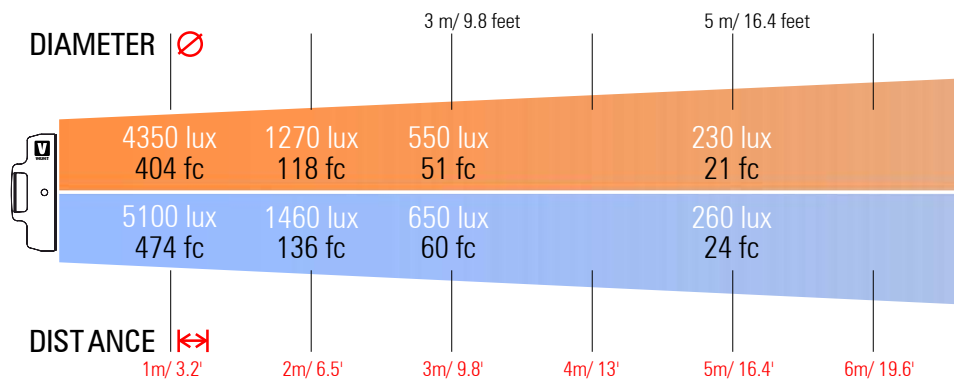

VELVET Mini Power 1 IP54

Ref.: VMP1IP54VLDMX

Datasheet: June 2021 / Page 2

| | |
|-----------------------------------|--|
| COLOUR TEMPERATURE | adjustable from 2700K to 6500K in 100K steps |
| LIGHT INTENSITY | dimnable 0 to 100, smooth and flicker-free |
| TLCI INDEX | 95 at 3200K and 98 at 5600K |
| DIMENSIONS | 345 x 190 x 90 mm (panel) 13.6"x7.5"x3.5" 405 x 275 x 90 mm (panel + yoke) 16"x 10.8" x 3.5" |
| WEIGHT | 2 kgs / 4.4 lbs (panel) 2.3 kgs / 5 lbs(panel + yoke) |
| POWER DRAW | 70 W |
| POWER SUPPLY | 12 – 35 VDC through Vock or Gold battery mount plate 90-264 VAC 50/60Hz through Smart Vlock or Gold AC adapter |
| BEAM ANGLE | 35° |
| PHOTOMETRICS | 5000 lux / 463 fc at 1m / 3 feet 600 lux / 55 fc at 3m / 10 feet |
| LED RATED LIFE | more than 50.000 hours L70 |
| POWER CONNECTION | Vock or Gold battery mount plate |
| DMX | DMX-RDM with XLR-5 in connector |
| OUTPUT FREQUENCY | 16KHz flicker-free up to 2000fps |
| OPERATION TEMPERATURE | from -20°C to +40°C |
| COOLING | no-noise, fan-free passive cooling |
| PROTECTION | IP54 weatherproof, indoor or outdoor use |
| VELVET LED TECHNOLOGY | selected BIN high-power LED+custom optics+optic diffuser+CPU software control |
| RIGGING OPTIONS | aluminum yoke with 16 baby receiver combined with 28 junior pin, multiple ¼-20"rigging points, multipanels yokes, pole-operated studio yoke |
| QUICK MOUNTING ACCESSORIES | Smart Vlock AC power supply, quarter, half and full hard diffusion, foldable Snapgrid, removable barn doors, remote control, cordura case, hard case |
| CONSTRUCTION & FINISH | Made of black powdercoated extruded and sheet aluminum |

WIRE VIEW

VELVET Mini Power 1 IP54

Ref.: VMP1IP54VLDMX

Datasheet: June 2021 / Page 3

PHOTOMETRICS

CCT 3294K

CCT 5644K

VELVET Mini Power 1 IP54