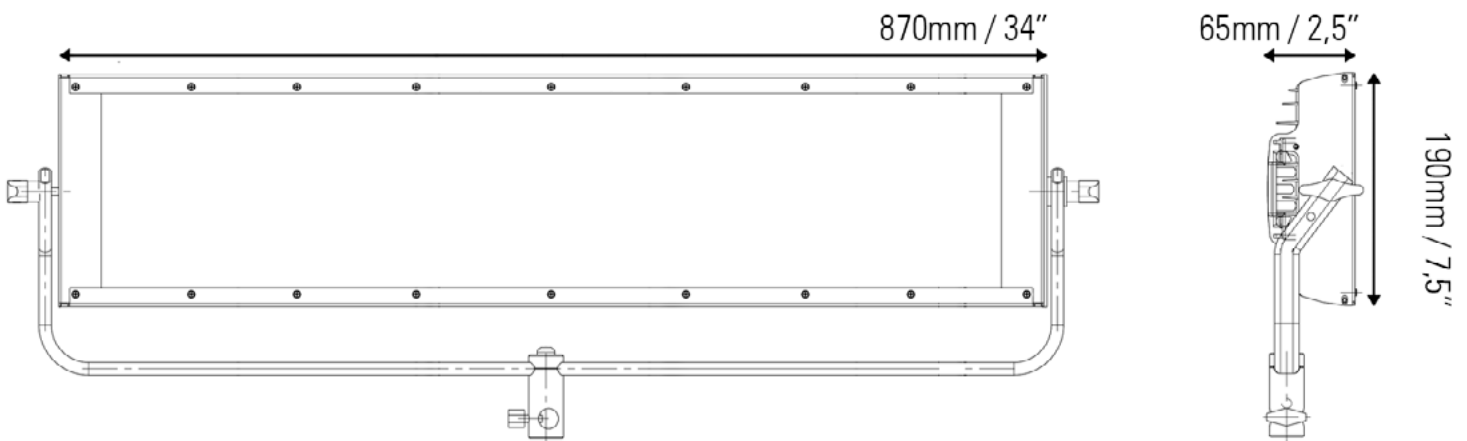

VELVET Mini 3 IP54

Ref.: VM3IP54

Datasheet: June 2021 / Page 2

COLOUR TEMPERATURE	adjustable from 2700K to 6500K in 100K increments
LIGHT INTENSITY	dimnable 0 to 100 (smooth and flicker-free)
TLCI	93 at 3200K and 96 at 5600K
DIMENSIONS	870 x 190x 90 mm / 34" x 7,5" x 3,5" (panel)
WEIGHT	4,3 kgs / 9,5 lbs (panel)
POWER DRAW	150W / 1,36 Amps at 110 VAC
POWER SUPPLY	12 – 35 VDC through XLR-3 connector Vlock or Gold battery quick link mount 90-264 VAC 50/60Hz through Smart AC adapter
PHOTOMETRICS	3.200 Lux / 296 fc at 1m / 3 feet 450 Lux / 42 fc at 3m / 10 feet
BEAM ANGLE	100°
LED RATED LIFE	more than 50.000 hours
COOLING	no-noise, fan-free passive cooling
PROTECTION	IP54 weatherproof, indoor or outdoor use
CONSTRUCTION & FINISH	made of black anodized extruded aluminum and black powder coated sheet aluminum
VELVET LED TECHNOLOGY	Selected BIN LED + optic diffuser + CPU software control
ACCESSORIES	Smart AC power supply (Vlock or Gold available), VELVET DMX remote control, foldable Snapgrid, foldable SnapBag softbox, removable barn doors, cordura case, hard case
RIGGING OPTIONS	aluminum yoke with 16mm baby receptacle combined with 28mm junior pin, four sliding threads 1/4" for riggings located on panel sides, double baby pin for diagonal or vertical position

WIRE VIEW