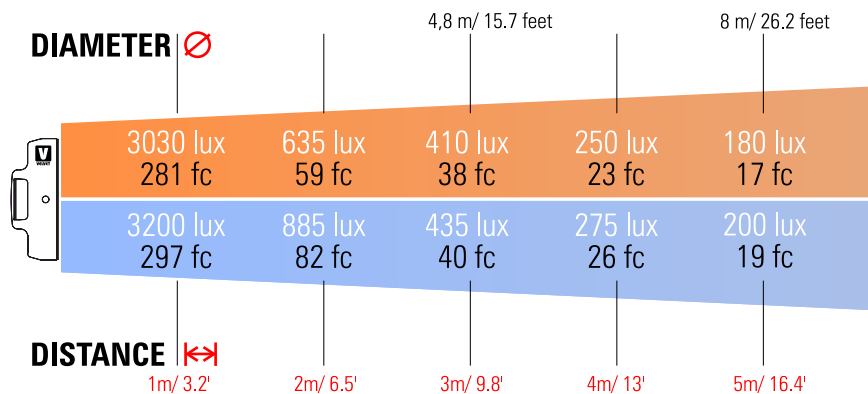

# VELVET Mini 3 IP54

Ref.: VM3IP54

Datasheet: June 2021 / Page 2

<b>COLOUR TEMPERATURE</b>	adjustable from 2700K to 6500K in 100K increments
<b>LIGHT INTENSITY</b>	dimnable 0 to 100 (smooth and flicker-free)
<b>TLCI</b>	93 at 3200K and 96 at 5600K
<b>DIMENSIONS</b>	870 x 190x 90 mm / 34" x 7,5" x 3,5" (panel)
<b>WEIGHT</b>	4,3 kgs / 9,5 lbs (panel)
<b>POWER DRAW</b>	150W / 1,36 Amps at 110 VAC
<b>POWER SUPPLY</b>	12 – 35 VDC through XLR-3 connector Vlock or Gold battery quick link mount 90-264 VAC 50/60Hz through Smart AC adapter
<b>PHOTOMETRICS</b>	3.200 Lux / 296 fc at 1m / 3 feet 450 Lux / 42 fc at 3m / 10 feet
<b>BEAM ANGLE</b>	100°
<b>LED RATED LIFE</b>	more than 50.000 hours
<b>COOLING</b>	no-noise, fan-free passive cooling
<b>PROTECTION</b>	IP54 weatherproof, indoor or outdoor use
<b>CONSTRUCTION &amp; FINISH</b>	made of black anodized extruded aluminum and black powder coated sheet aluminum
<b>VELVET LED TECHNOLOGY</b>	Selected BIN LED + optic diffuser + CPU software control
<b>ACCESSORIES</b>	Smart AC power supply (Vlock or Gold available), VELVET DMX remote control, foldable Snapgrid, foldable SnapBag softbox, removable barn doors, cordura case, hard case
<b>RIGGING OPTIONS</b>	aluminum yoke with 16mm baby receptacle combined with 28mm junior pin, four sliding threads 1/4" for riggings located on panel sides, double baby pin for diagonal or vertical position

## WIRE VIEW

## PHOTOMETRICS