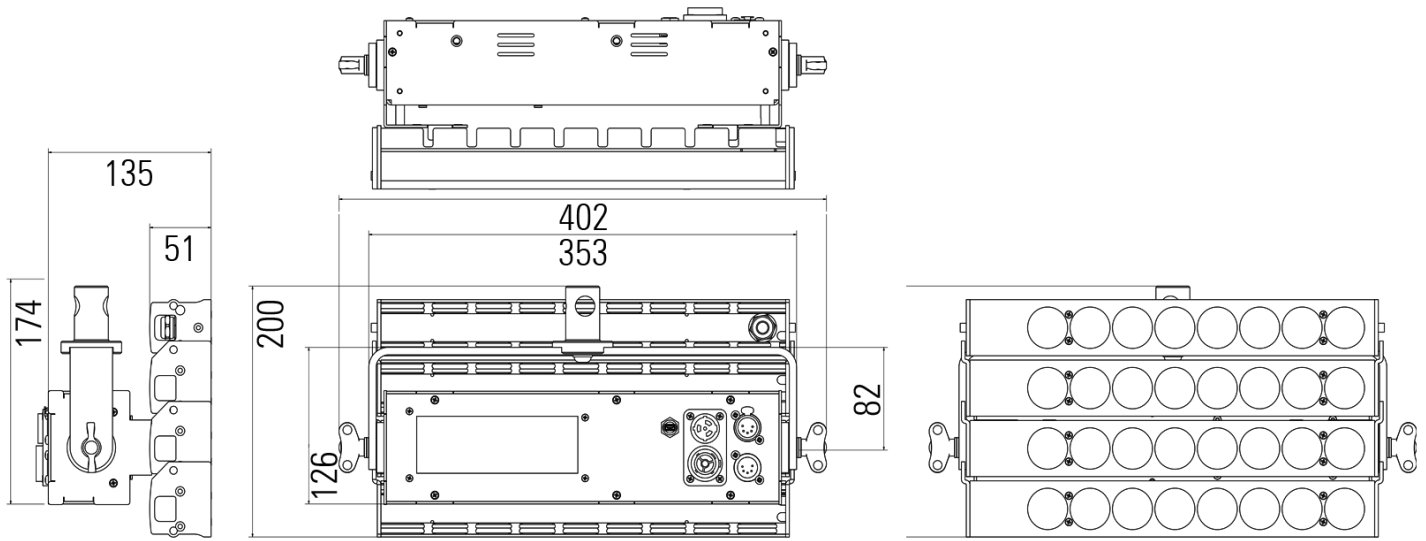

SPECIFICATIONS	
NUMBER OF LIGHT ENGINES	4
COLOUR TEMPERATURE	Continuously adjustable from 2500K to 10000K
LIGHT INTENSITY	Dimmable 0 to 100, smooth and flicker-free
GREEN/MAGENTA CORRECTION	Continuously adjustable (full Plusgreen to full Minusgreen)
COLOR CONTROL MODES	CCT, HSI, RGB, Gels and Effects
LOCAL CONTROL	Shock proof buttons and color display
WIRE CONTROL	DMX-RDM with XLR-5 In & Out connectors
WIRELESS CONTROL	Wi-Fi ArtNet
COLOR RENDERING INDEX	95 CRI typical
TLCI INDEX	96 at 3290K and 95 at 5264K
PHOTOMETRICS	1080 Lux / 100 fc over a background of up to 4 meters
BEAM ANGLE	Asymmetrical adjustable: Horizontal beam angle 45° / Vertical beam angle adjustable 45° to 95°
DIMENSIONS	340x205x148mm / 13.4" x8" x5.8"
WEIGHT	4.9kg / 10.8 lbs. including yoke
POWER DRAW	94W (0.41A at 220VAC — 0.85A at 110VAC)
POWER SUPPLY	90-264 VAC 50/60Hz
LED RATED LIFE	More than 50.000 hours L70 / More than 35.000 hours L80
POWER CONNECTION	Neutrik PowerCon TRUE1 in and out connectors
OUTPUT FREQUENCY	16KHz flicker-free up to 2000fps
OPERATION TEMPERATURE	From -20°C to +40°C
COOLING	No-noise, fan-free passive cooling
PROTECTION	IP21 dustproof, indoor or outdoor protected use
VELVET LED TECHNOLOGY	RGBW high-power selected BIN LED core unit + multi Fresnel system
RIGGING OPTIONS	Aluminum yoke with 16 female combined with 28 pin, swivel ball head, pole operated yoke
QUICK MOUNTING ACCESSORIES	Removable barn doors, flight case
CONSTRUCTION & FINISH	Black anodized extruded aluminum and black powder coated sheet aluminum

## SPECTRAL DISTRIBUTION

Horizontal beam angle 45° / Vertical beam angle adjustable 45° to 125°

**WIRE VIEW****ACCESSORIES**

For full details of accessories available for this model, please refer to our general catalogue.