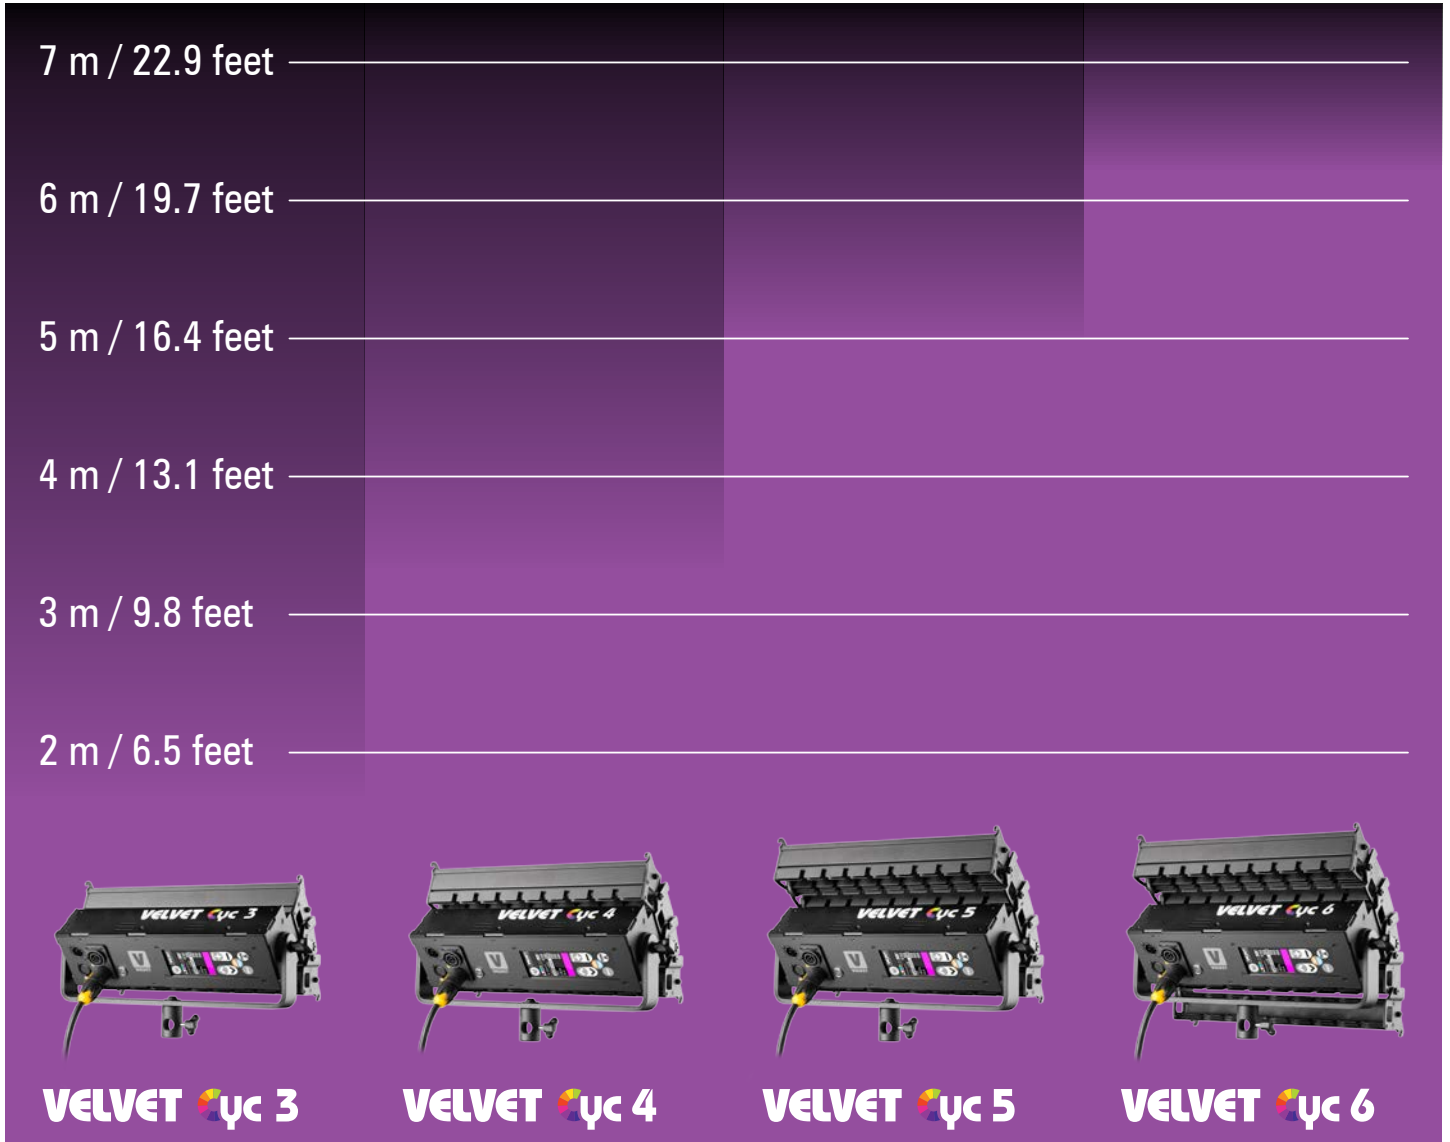

SPECIFICATIONS	
NUMBER OF LIGHT ENGINES	4
COLOUR TEMPERATURE	Continuously adjustable from 2500K to 10000K
LIGHT INTENSITY	Dimmable 0 to 100, smooth and flicker-free
GREEN/MAGENTA CORRECTION	Continuously adjustable (full Plusgreen to full Minusgreen)
COLOR CONTROL MODES	CCT, HSI, RGB, Gels and Effects
LOCAL CONTROL	Shock proof buttons and color display
WIRE CONTROL	DMX-RDM with XLR-5 In & Out connectors
WIRELESS CONTROL	Wi-Fi ArtNet
COLOR RENDERING INDEX	95 CRI typical
TLCI INDEX	96 at 3290K and 95 at 5264K
PHOTOMETRICS	1080 Lux / 100 fc over a background of up to 4 meters
BEAM ANGLE	Asymmetrical adjustable: Horizontal beam angle 45° / Vertical beam angle adjustable 45° to 95°
DIMENSIONS	340x205x148mm / 13.4" x8" x5.8"
WEIGHT	4.9kg / 10.8 lbs. including yoke
POWER DRAW	94W (0.41A at 220VAC — 0.85A at 110VAC)
POWER SUPPLY	90-264 VAC 50/60Hz
LED RATED LIFE	More than 50.000 hours L70 / More than 35.000 hours L80
POWER CONNECTION	Neutrik PowerCon TRUE1 in and out connectors
OUTPUT FREQUENCY	16KHz flicker-free up to 2000fps
OPERATION TEMPERATURE	From -20°C to +40°C
COOLING	No-noise, fan-free passive cooling
PROTECTION	IP21 dustproof, indoor or outdoor protected use
VELVET LED TECHNOLOGY	RGBW high-power selected BIN LED core unit + multi Fresnel system
RIGGING OPTIONS	Aluminum yoke with 16 female combined with 28 pin, swivel ball head, pole operated yoke
QUICK MOUNTING ACCESSORIES	Removable barn doors, flight case
CONSTRUCTION & FINISH	Black anodized extruded aluminum and black powder coated sheet aluminum

## SPECTRAL DISTRIBUTION

Horizontal beam angle 45° / Vertical beam angle adjustable 45° to 125°

**WIRE VIEW****ACCESSORIES**

For full details of accessories available for this model, please refer to our general catalogue.