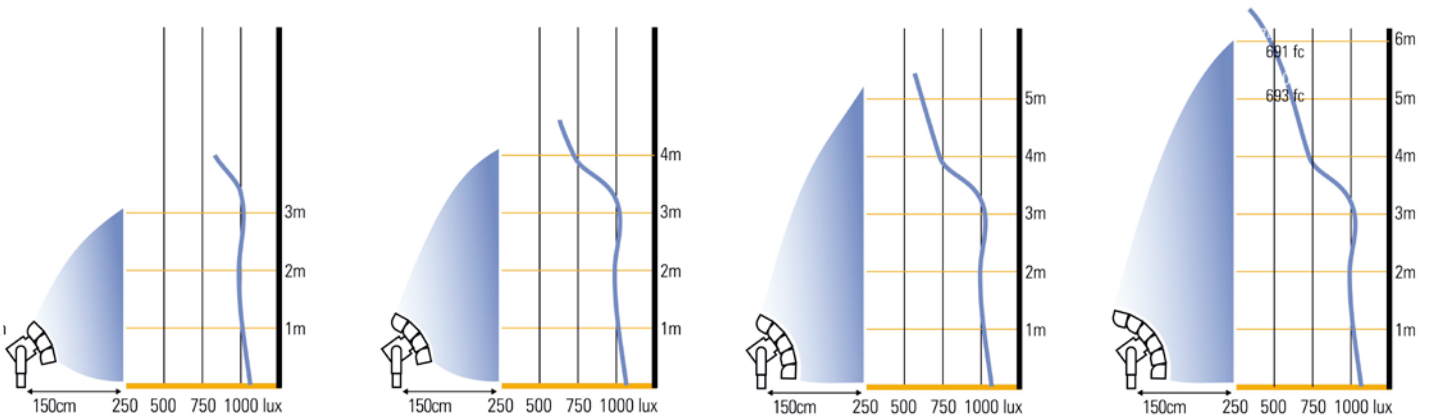

SPECIFICATIONS	
NUMBER OF LIGHT ENGINES	4
COLOUR TEMPERATURE	Continuously adjustable from 2500K to 10000K
LIGHT INTENSITY	Dimmable 0 to 100, smooth and flicker-free
GREEN/MAGENTA CORRECTION	Continuously adjustable (full Plusgreen to full Minusgreen)
COLOR CONTROL MODES	CCT, HSI, RGB, Gels and Effects
LOCAL CONTROL	Shock proof buttons and color display
WIRE CONTROL	DMX-RDM with XLR-5 In & Out connectors
WIRELESS CONTROL	Wi-Fi ArtNet
COLOR RENDERING INDEX	95 CRI typical
TLCI INDEX	96 at 3290K and 95 at 5264K
PHOTOMETRICS	1080 Lux / 100 fc over a background of up to 4 meters
BEAM ANGLE	Asymmetrical adjustable: Horizontal beam angle 45° / Vertical beam angle adjustable 45° to 95°
DIMENSIONS	340x205x148mm / 13.4" x8" x5.8"
WEIGHT	4.9kg / 10.8 lbs. including yoke
POWER DRAW	94W (0.41A at 220VAC — 0.85A at 110VAC)
POWER SUPPLY	90-264 VAC 50/60Hz
LED RATED LIFE	More than 50.000 hours L70 / More than 35.000 hours L80
POWER CONNECTION	Neutrik PowerCon TRUE1 in and out connectors
OUTPUT FREQUENCY	16KHz flicker-free up to 2000fps
OPERATION TEMPERATURE	From -20°C to +40°C
COOLING	No-noise, fan-free passive cooling
PROTECTION	IP21 dustproof, indoor or outdoor protected use
VELVET LED TECHNOLOGY	RGBW high-power selected BIN LED core unit + multi Fresnel system
RIGGING OPTIONS	Aluminum yoke with 16 female combined with 28 pin, swivel ball head, pole operated yoke
QUICK MOUNTING ACCESSORIES	Removable barn doors, flight case
CONSTRUCTION & FINISH	Black anodized extruded aluminum and black powder coated sheet aluminum

## LIGHTING COMPARISON

## SPECTRAL DISTRIBUTION

Horizontal beam angle 45° / Vertical beam angle adjustable 45° to 125°

**WIRE VIEW****ACCESSORIES**

For full details of accessories available for this model, please refer to our general catalogue.