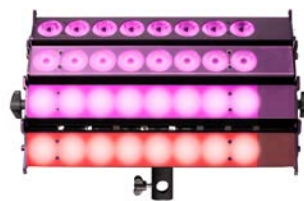

## COLOR ASYMMETRICAL BEAM FIXTURES WITH MULTIPLE LIGHT ENGINES

VELVET Cyc are cyclorama and wash RGBW asymmetrical fixtures specially designed to evenly wash backgrounds and to create not only any homogeneous color but also horizontal gradient color effects thanks to their multiple light engines. Every VELVET Cyc consents the individual control of each of its battens..

[Click here for more product information](#)

INCLUDES: 4x 34cms long articulated battens with on board AC Control, AC In & Out PowerCon TRUE1, DMX In & Out XLR-5, USB, WIFI ArtNet, 1x yoke with 28mm junior pin - 16mm baby receiver, 1x PowerCon TRUE1 power cable 3.5 mts