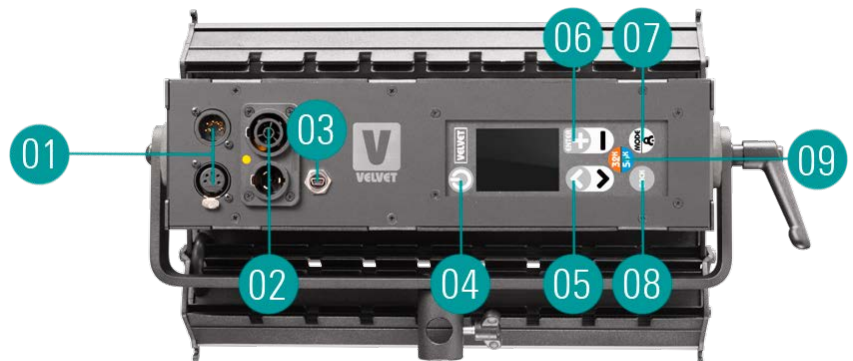

[Click here for more product information](#)

INCLUDES: 4x 34cms long articulated battens with on board AC Control, AC In & Out PowerCon TRUE1, DMX In & Out XLR-5, USB, WIFI ArtNet, 1x yoke with 28mm junior pin - 16mm baby receiver, 1x PowerCon TRUE1 power cable 3.5 mts

1. XLR-5 DMX RDM In & Out connectors
2. PowerCon In & Out connectors
3. Micro USB connector
4. Main power switch
5. Up and down scroll buttons
6. Enter/+ & - adjustment buttons
7. Mode selection/ Lock button
8. Back button
9. 3200K / 5600K quick access button