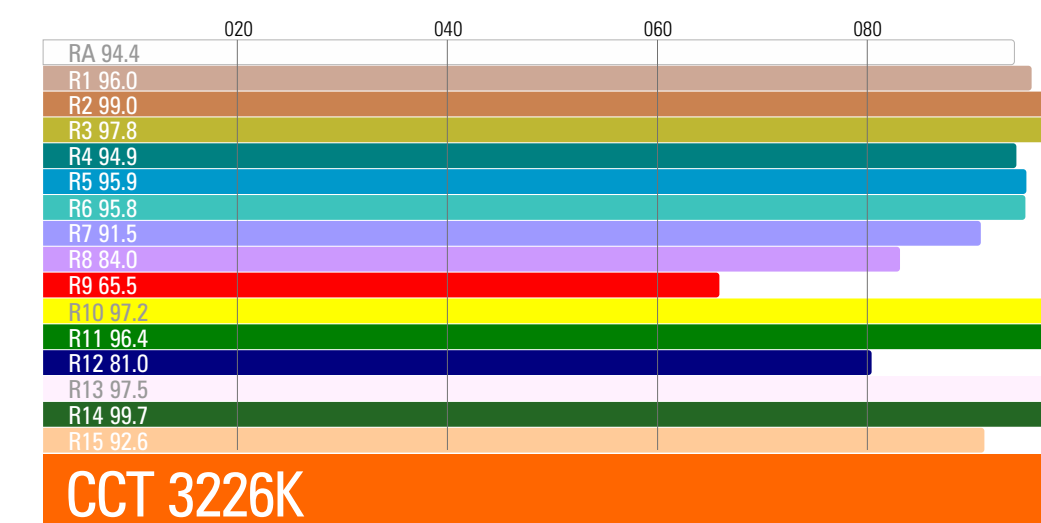

2024

PHOTOMETRICS

VELVET Start

Applicable from the indicated serial number

VELVET Start 1	Not available yet
VELVET Start 2	Not available yet
VELVET Start 2x2	Not available yet