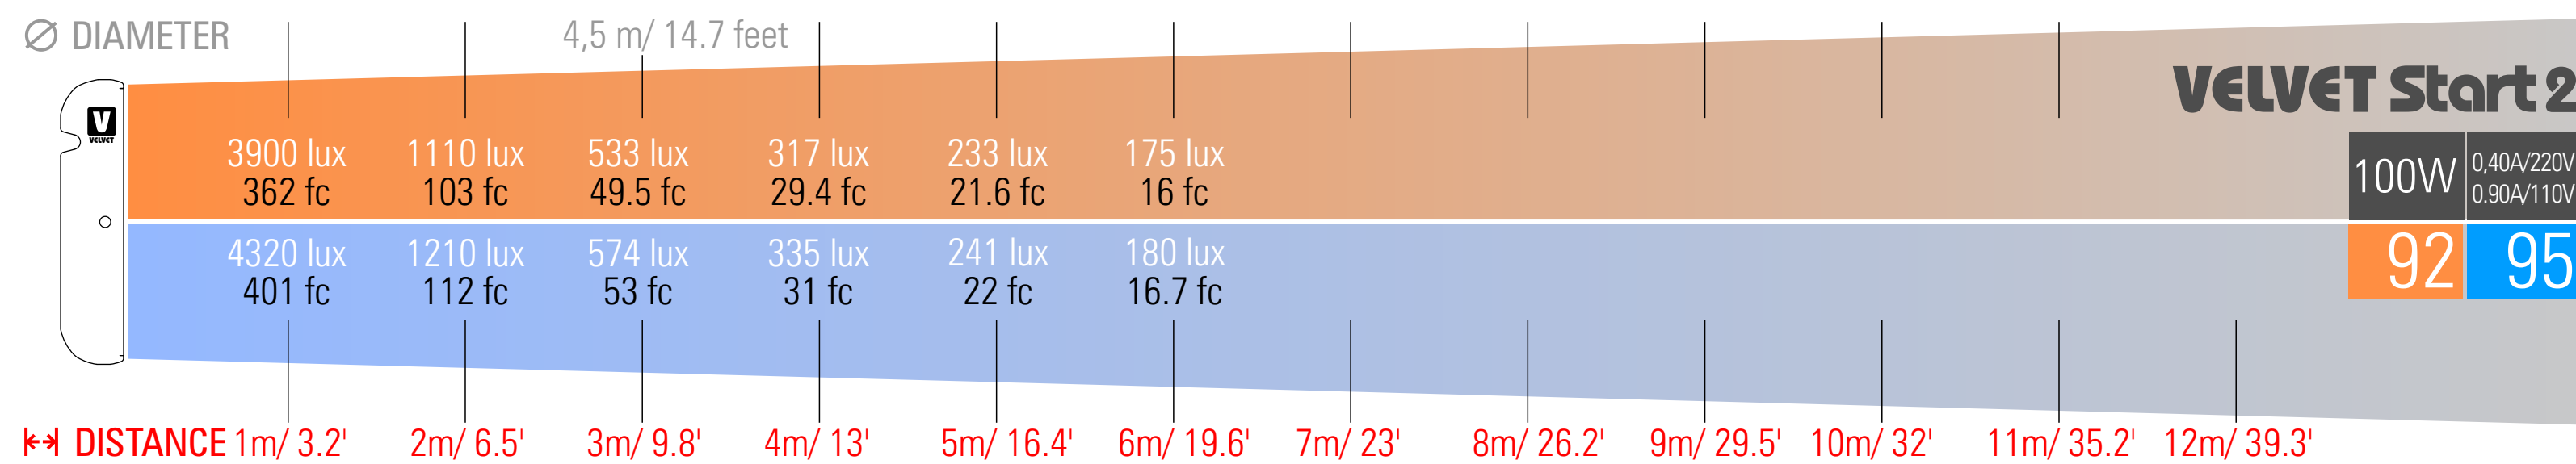

2024

PHOTOMETRICS

VELVET Start

Applicable from the indicated serial number

VELVET Start 1	Not available yet
VELVET Start 2	Not available yet
VELVET Start 2x2	Not available yet