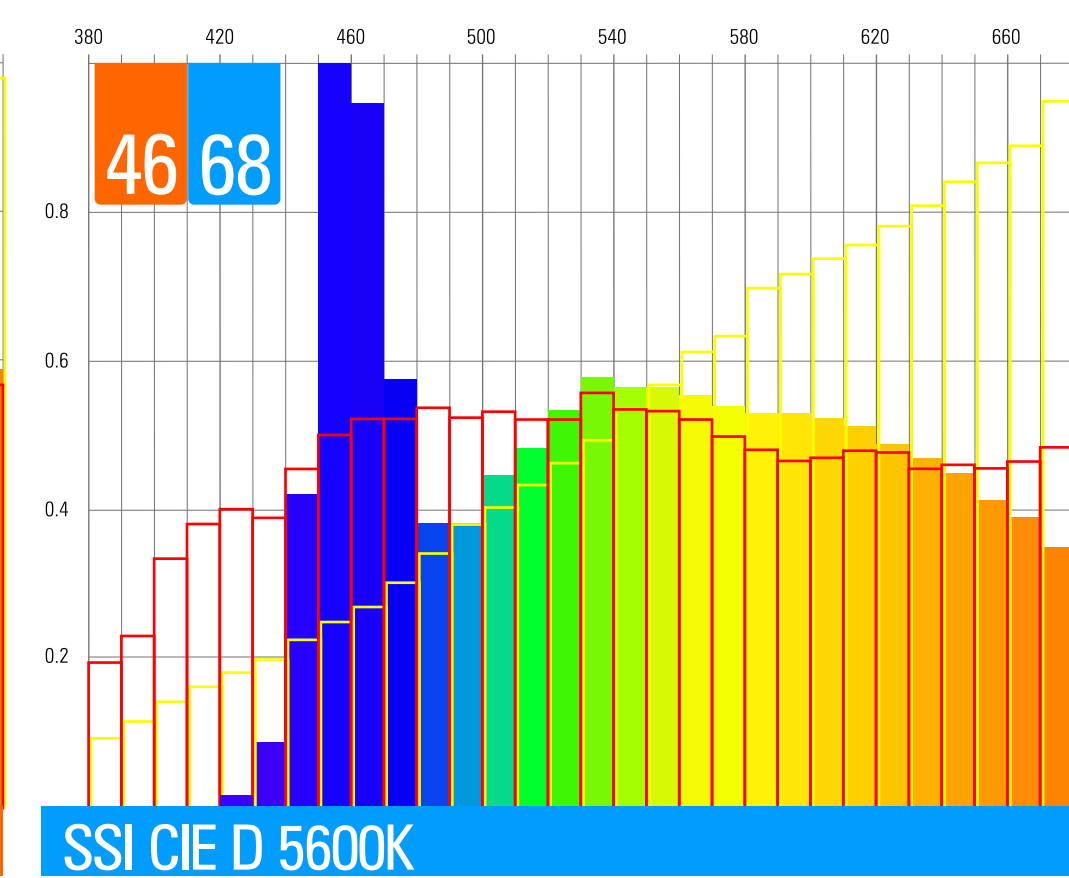

2024

PHOTOMETRICS

VELVET Start

Applicable from the indicated serial number

VELVET Start 1	Not available yet
VELVET Start 2	Not available yet
VELVET Start 2x2	Not available yet