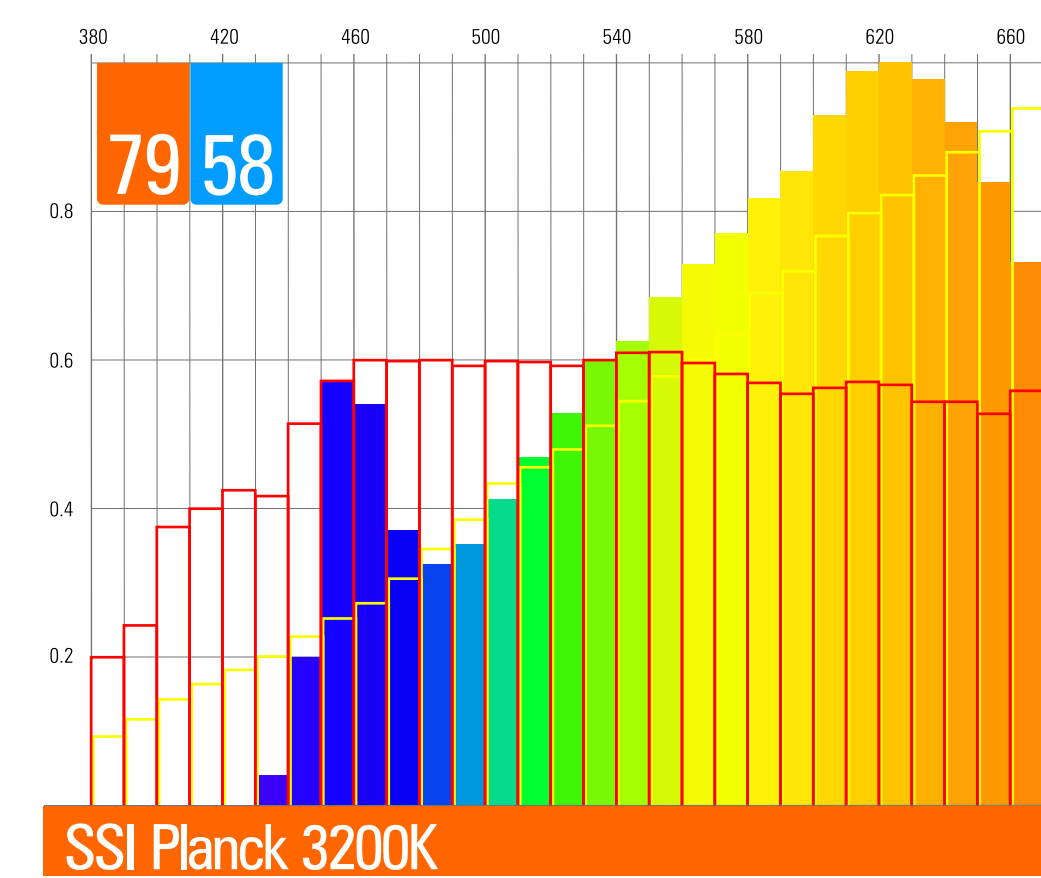

2024

PHOTOMETRICS

VELVET Start

Applicable from the indicated serial number

VELVET Start 1	Not available yet
VELVET Start 2	Not available yet
VELVET Start 2x2	Not available yet