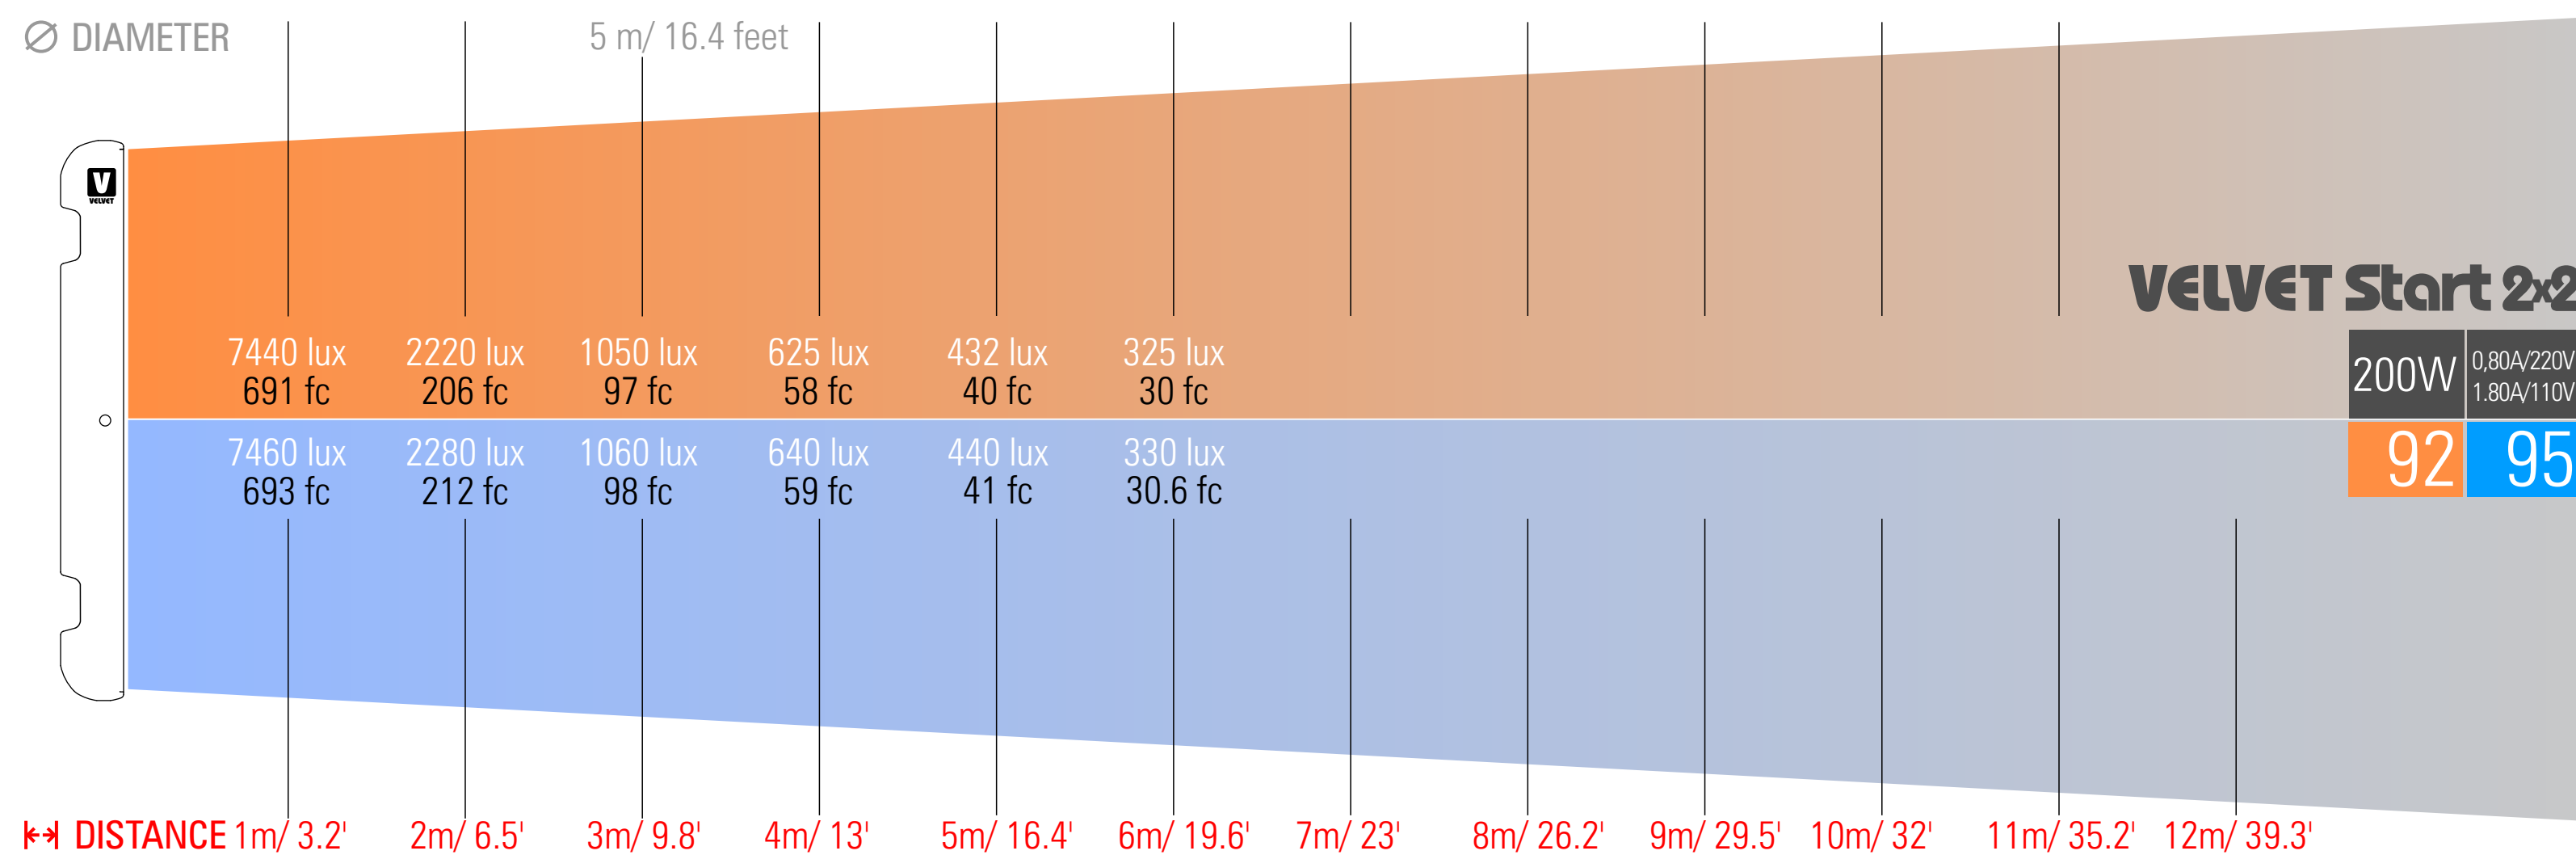

2024

PHOTOMETRICS

VELVET Start

Applicable from the indicated serial number

VELVET Start 1	Not available yet
VELVET Start 2	Not available yet
VELVET Start 2x2	Not available yet