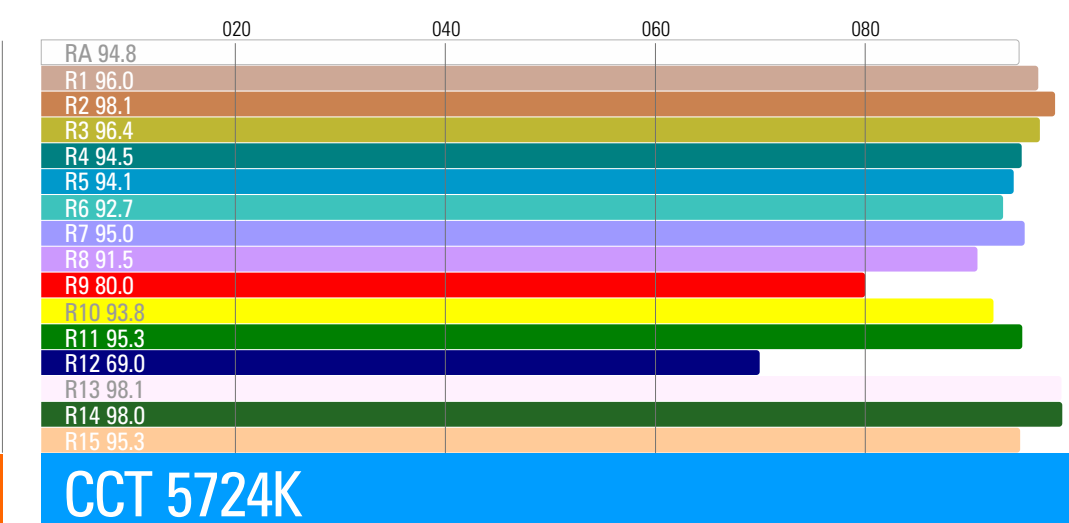

2024

PHOTOMETRICS

VELVET Start

Applicable from the indicated serial number

VELVET Start 1	Not available yet
VELVET Start 2	Not available yet
VELVET Start 2x2	Not available yet