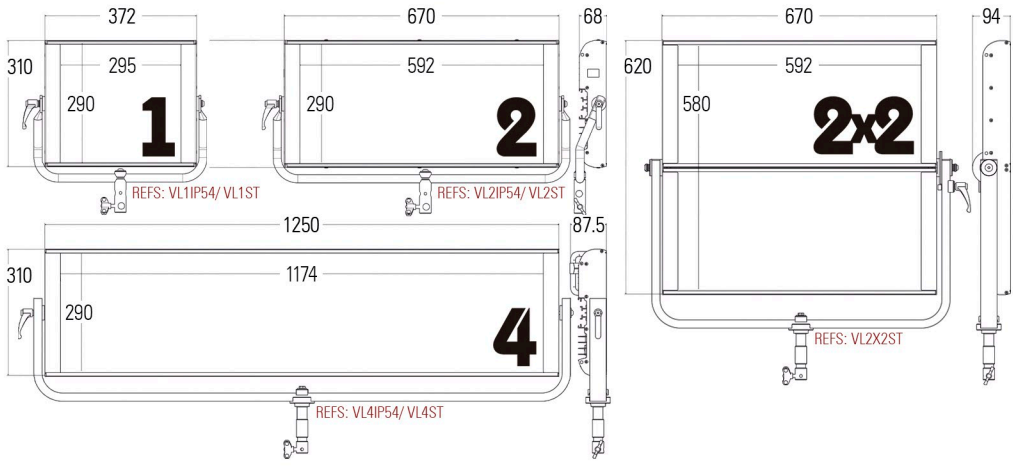

VELVET Light

technical specifications

	VL1P54	VL1ST	VL2IP54	VL2ST	VL2X2ST	VL4IP54	VL4ST
WEIGHT	3.5 Kg / 7.7 lbs	3.5 Kg / 7.7 lbs	6 Kg / 13.2 lbs	6 Kg / 13.2 lbs	12 Kg / 26.5 lbs	11 Kg / 24 lbs	11 Kg / 24 lbs
POWER DRAW	100W	100W	160W	160W	310W	322W	322W
POWER SUPPLY	0.90A 110 VDC 0.40A 230 VAC	0.90A 110 VDC 0.40A 230 VAC	1.45A 110 VDC 0.70A 230 VAC	1.45A 110 VDC 0.70A 230 VAC	2.8A 110 VDC 1.35A 230 VAC	2.90A 110 VDC 1.40A 230 VAC	2.90A 110 VDC 1.40A 230 VAC
POWER OPTIONS	12-35 VDC 90-264 VAC	90-264 VAC	24-35 VDC 90-264 VAC	90-264 VAC	90-264 VAC	90-264 VAC	90-264 VAC
COLOUR TEMPERATURE	Continuously adjustable from 2.700K to 6.500K in 100K steps						
LIGHT INTENSITY	Dimmable 0 to 100, smooth and flicker-free						
BEAM ANGLE	100%						
LED RATED LIFE & TECHNOLOGY	More than 50.000h. Selected BIN LED Core unit + Optic diffuser + CPU software control						
OUTPUT FREQUENCY	16KHz/ flicker-free up to 2000fps						
OPERATION TEMP. & COOLING	From -20°C to +40°C with no-noise, fan-free passive cooling						
IP PROTECTION	IP54 Location models and IP51 Studio models						
RIGGING OPTIONS	Aluminum yoke with 16 female combined with 28 pin, swivel ball head, pole operated yoke...						
CONSTRUCTION & FINISH	Black anodized extruded aluminum and black powder coated aluminum sheet