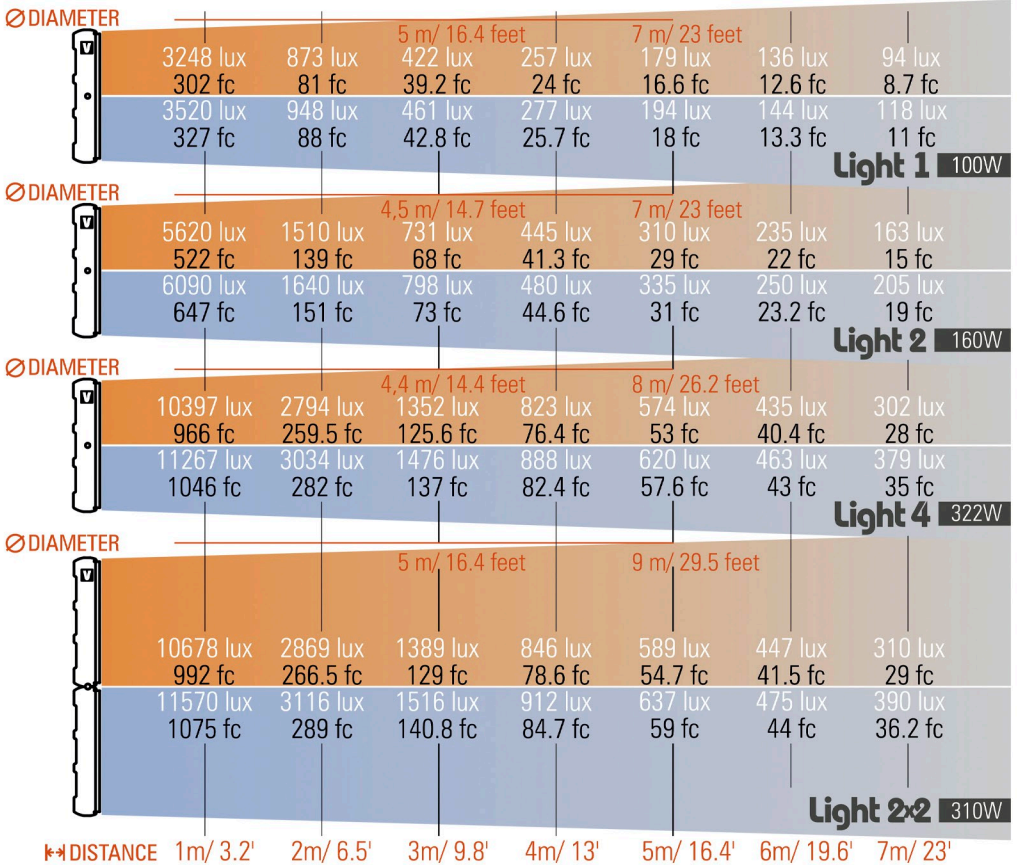

photometrics and graphics

Specifications are subject to change without notice