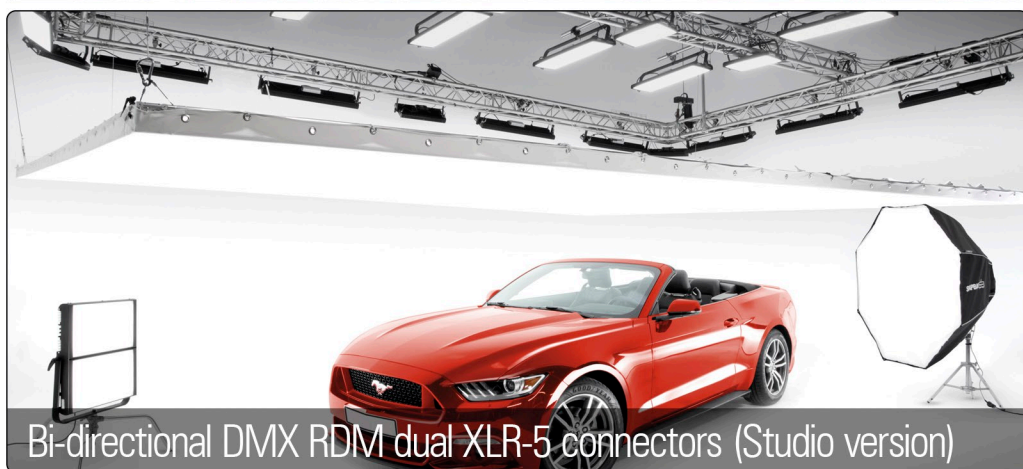

Bi-directional DMX RDM dual XLR-5 connectors (Studio version)