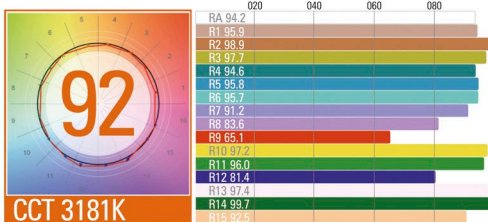

photometrics and graphics

Specifications are subject to change without notice