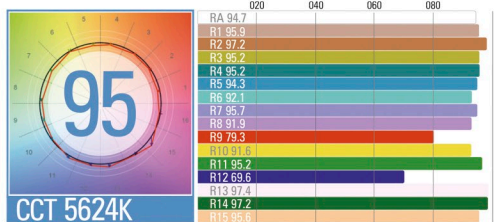

photometrics and graphics

Specifications are subject to change without notice