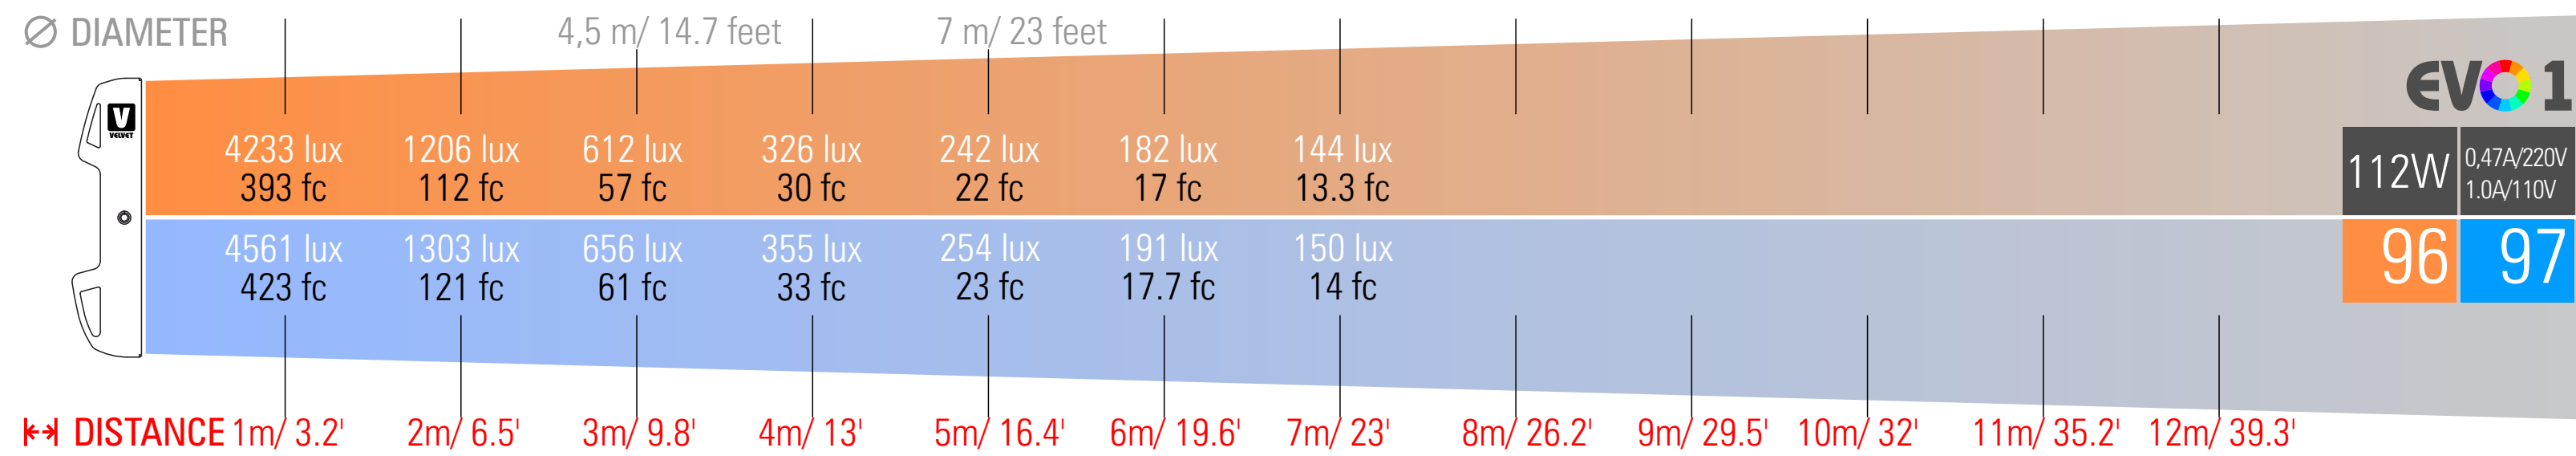

2024

PHOTOMETRICS

VELVET EVO

Applicable from the indicated serial number

VELVET EVO 1 IP54	SERIAL NUMBER 00190	VELVET EVO 2 Studio	SERIAL NUMBER 00498
VELVET EVO 1 Studio	SERIAL NUMBER 00080	VELVET EVO 2X2 IP54	SERIAL NUMBER 00190
VELVET EVO 2 IP54	SERIAL NUMBER 00523	VELVET EVO 2X2 Studio	SERIAL NUMBER 00001