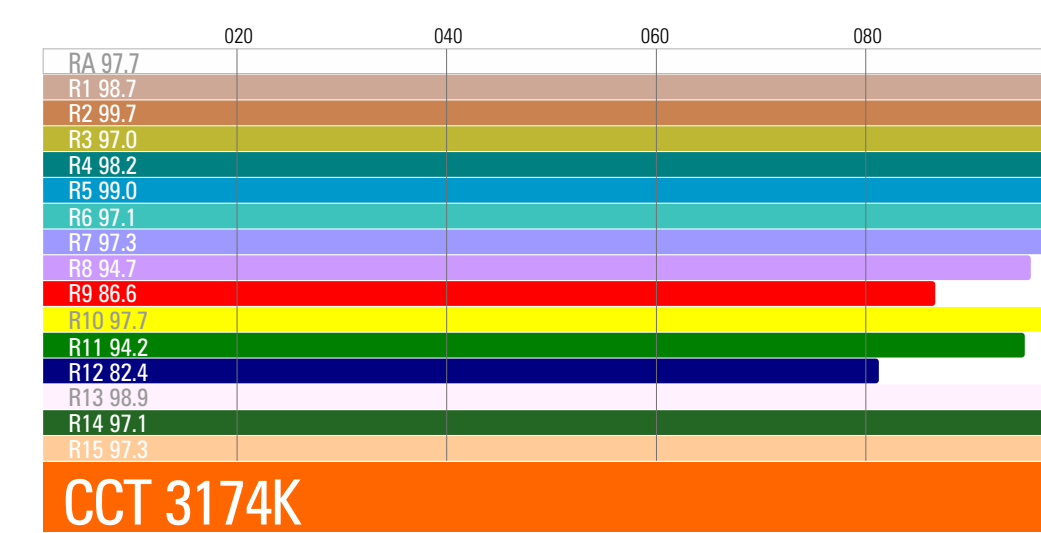

2024

PHOTOMETRICS

VELVET EVO

Applicable from the indicated serial number

VELVET EVO 1 IP54	SERIAL NUMBER 00190	VELVET EVO 2 Studio	SERIAL NUMBER 00498
VELVET EVO 1 Studio	SERIAL NUMBER 00080	VELVET EVO 2X2 IP54	SERIAL NUMBER 00190
VELVET EVO 2 IP54	SERIAL NUMBER 00523	VELVET EVO 2X2 Studio	SERIAL NUMBER 00001