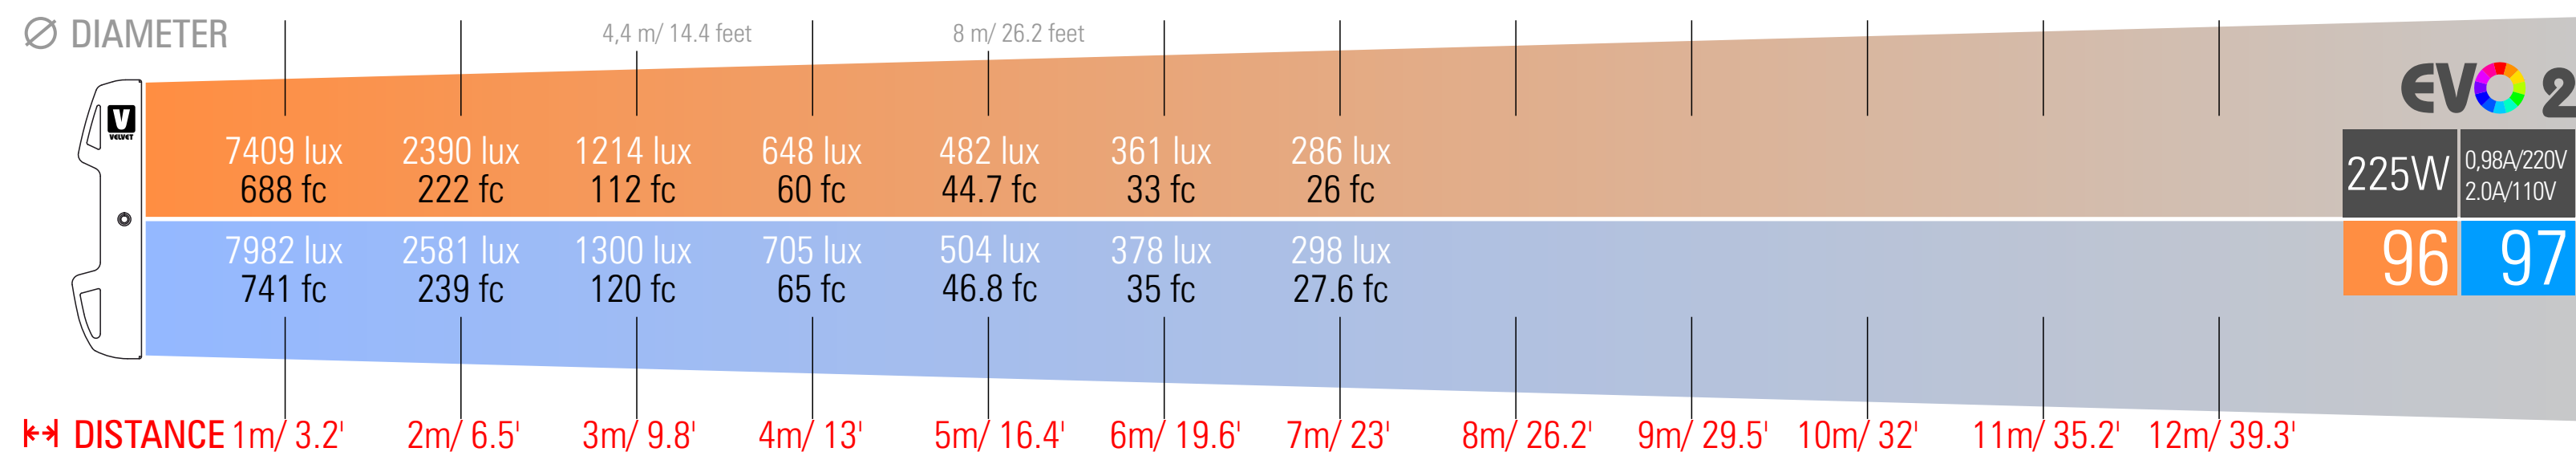

2024

PHOTOMETRICS

VELVET EVO

Applicable from the indicated serial number

VELVET EVO 1 IP54	SERIAL NUMBER 00190	VELVET EVO 2 Studio	SERIAL NUMBER 00498
VELVET EVO 1 Studio	SERIAL NUMBER 00080	VELVET EVO 2X2 IP54	SERIAL NUMBER 00190
VELVET EVO 2 IP54	SERIAL NUMBER 00523	VELVET EVO 2X2 Studio	SERIAL NUMBER 00001