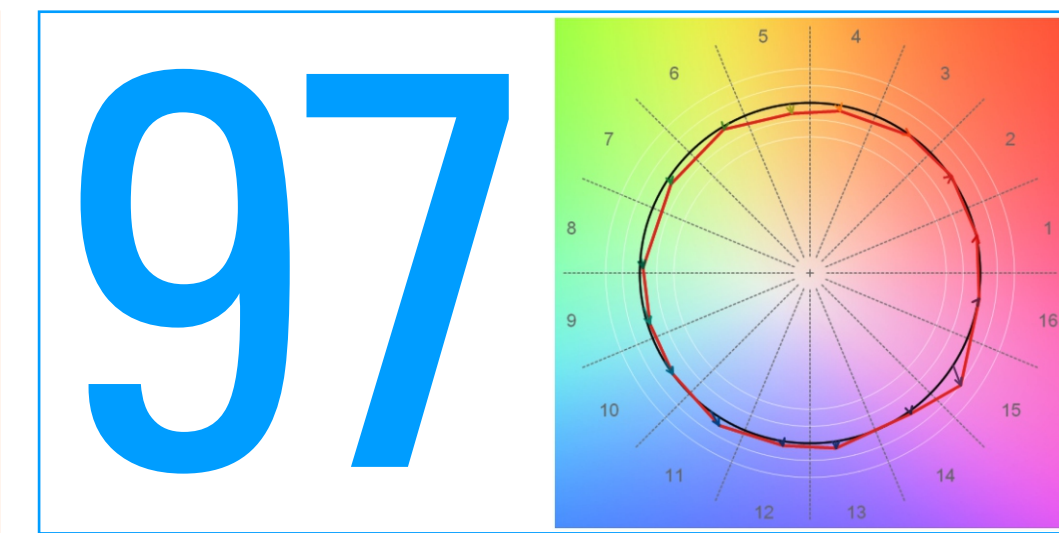

2024

PHOTOMETRICS

VELVET EVO

Applicable from the indicated serial number

VELVET EVO 1 IP54	SERIAL NUMBER 00190	VELVET EVO 2 Studio	SERIAL NUMBER 00498
VELVET EVO 1 Studio	SERIAL NUMBER 00080	VELVET EVO 2X2 IP54	SERIAL NUMBER 00190
VELVET EVO 2 IP54	SERIAL NUMBER 00523	VELVET EVO 2X2 Studio	SERIAL NUMBER 00001