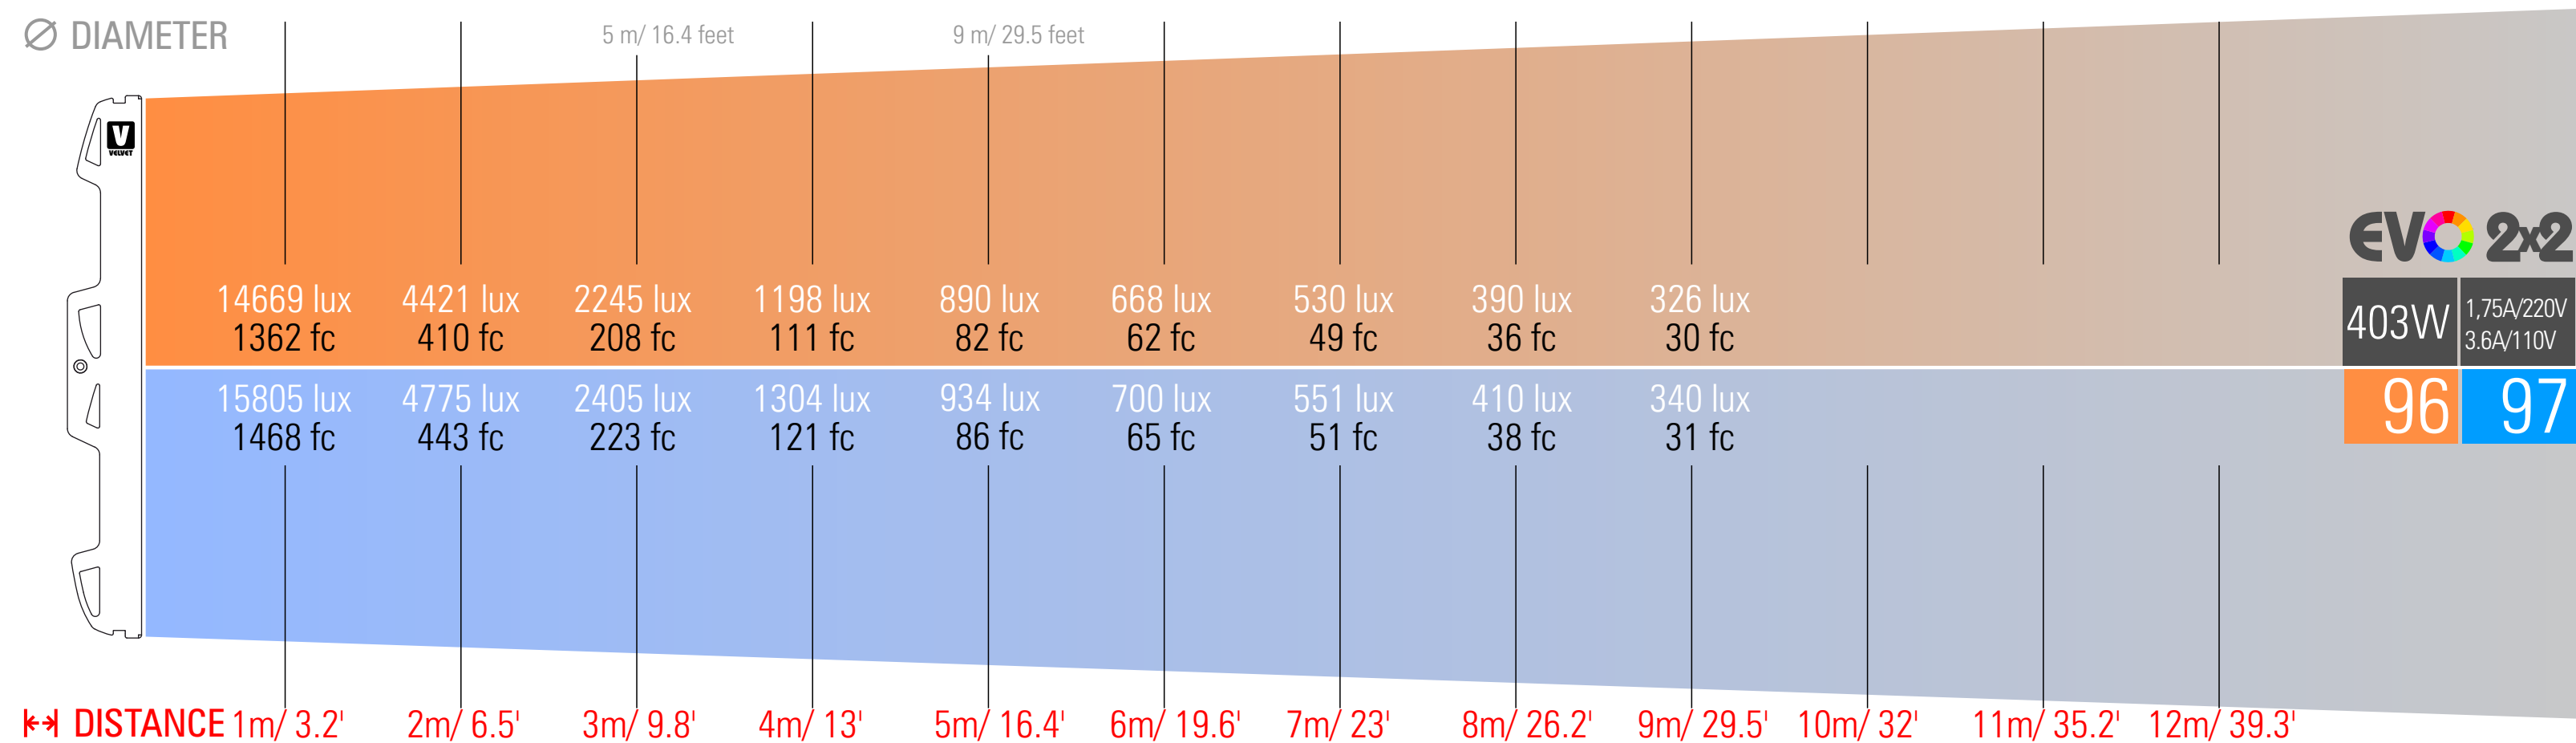

2024

PHOTOMETRICS

VELVET EVO

Applicable from the indicated serial number

VELVET EVO 1 IP54	SERIAL NUMBER 00190	VELVET EVO 2 Studio	SERIAL NUMBER 00498
VELVET EVO 1 Studio	SERIAL NUMBER 00080	VELVET EVO 2X2 IP54	SERIAL NUMBER 00190
VELVET EVO 2 IP54	SERIAL NUMBER 00523	VELVET EVO 2X2 Studio	SERIAL NUMBER 00001