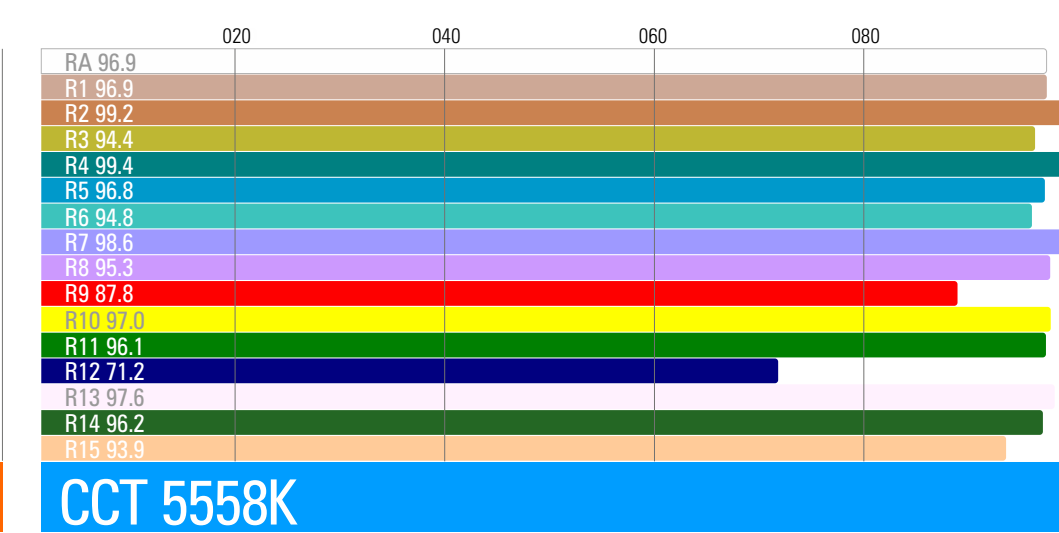

2024

PHOTOMETRICS

VELVET EVO

Applicable from the indicated serial number

VELVET EVO 1 IP54	SERIAL NUMBER 00190	VELVET EVO 2 Studio	SERIAL NUMBER 00498
VELVET EVO 1 Studio	SERIAL NUMBER 00080	VELVET EVO 2X2 IP54	SERIAL NUMBER 00190
VELVET EVO 2 IP54	SERIAL NUMBER 00523	VELVET EVO 2X2 Studio	SERIAL NUMBER 00001