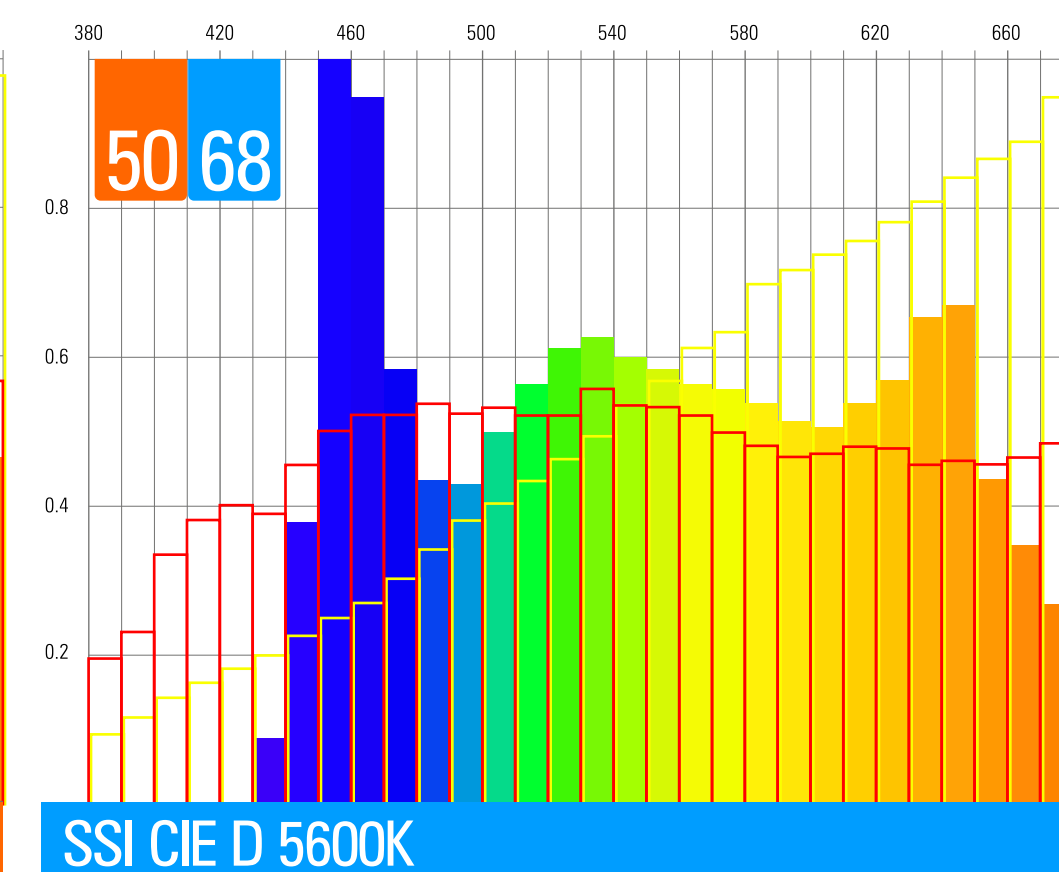

2024

PHOTOMETRICS

VELVET EVO

Applicable from the indicated serial number

VELVET EVO 1 IP54	SERIAL NUMBER 00190	VELVET EVO 2 Studio	SERIAL NUMBER 00498
VELVET EVO 1 Studio	SERIAL NUMBER 00080	VELVET EVO 2X2 IP54	SERIAL NUMBER 00190
VELVET EVO 2 IP54	SERIAL NUMBER 00523	VELVET EVO 2X2 Studio	SERIAL NUMBER 00001