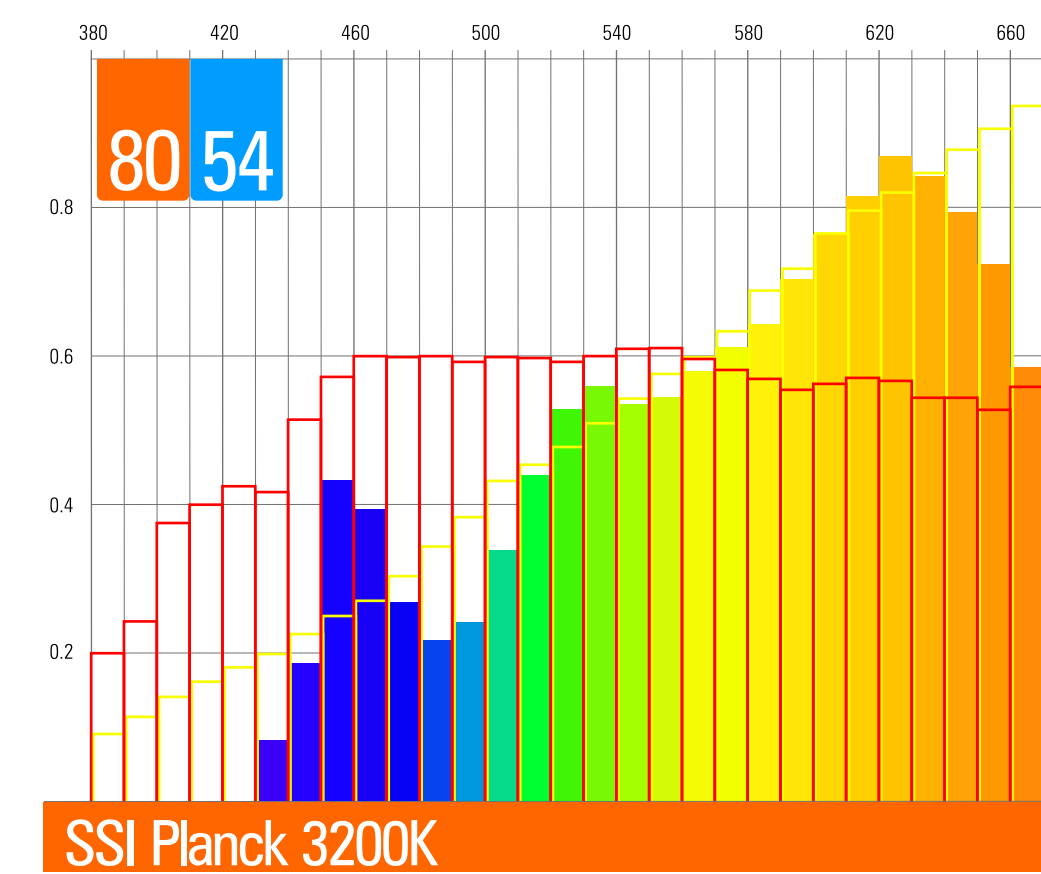

2024

PHOTOMETRICS

VELVET EVO

Applicable from the indicated serial number

VELVET EVO 1 IP54	SERIAL NUMBER 00190	VELVET EVO 2 Studio	SERIAL NUMBER 00498
VELVET EVO 1 Studio	SERIAL NUMBER 00080	VELVET EVO 2X2 IP54	SERIAL NUMBER 00190
VELVET EVO 2 IP54	SERIAL NUMBER 00523	VELVET EVO 2X2 Studio	SERIAL NUMBER 00001