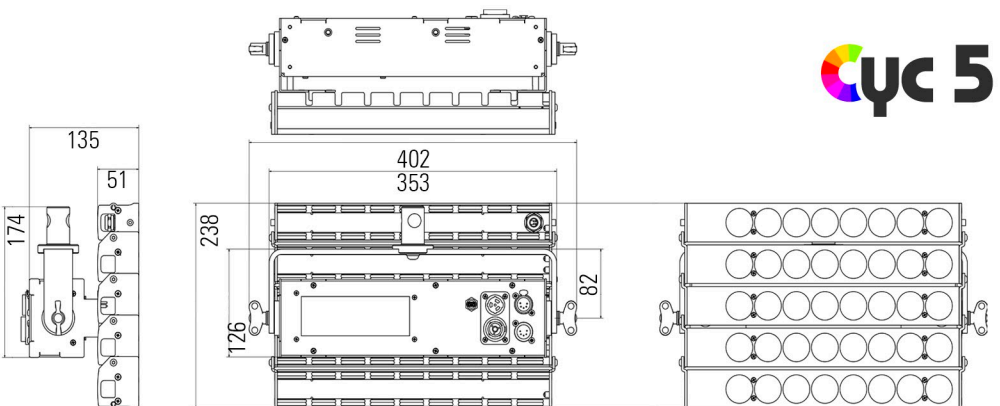

photometrics and graphics