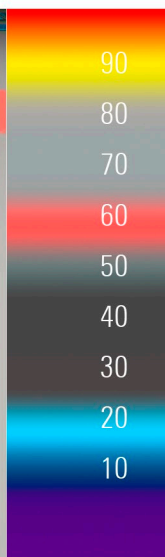

dynamic effects

Individual light engines for moving horizontal effects

VELVET CYC consents the individual control of each of its horizontal battens to create gradient color effects thanks to their multiple light engines.

This unique individual light engine control allows to create perfectly homogeneous color backgrounds or to create soft white or colored gradients with different degrees of saturation but you can even combine different colors creating horizontal color mixtures with infinite creative possibilities,

- Horizontal light battens individually controlled
- Dynamic or static horizontal effects
- 1000 Lux / 93 fc level on the backgrounds. Flicker free up to 2000 fps

beam angle variation

Unlike any standard cyclorama light the articulated structure of the VELVET CYC fixtures lets you easily and mechanically change the vertical beam angle by simply bending the fixture in or out.

The vertical beam angle adjustability combined with the individual light engine control lets you fine tune your light to get homogeneous illumination over any kind of flat or infinite background.

truly homogeneous

VELVET Cyc is specially designed to evenly wash backgrounds and to create not only any homogeneous color but also gradient color effects thanks to their multiple light engines using only a single row of luminaries.

Cyclorama Mode

This special dimming curve included sets the intensity of each individual bar to the optimal value to obtain homogeneous illumination on any cyclorama or flat background.