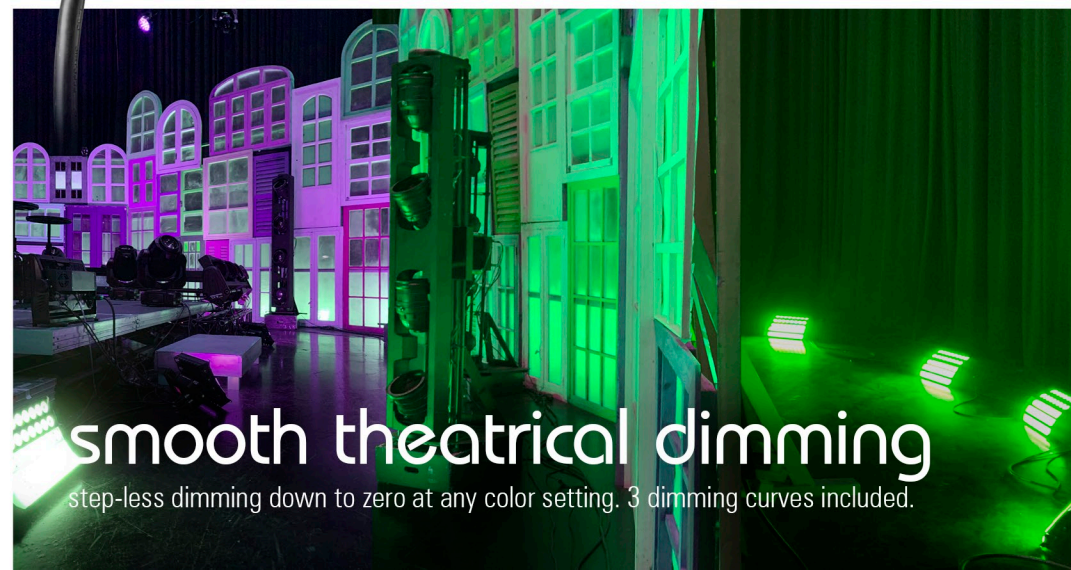

smooth theatrical dimming

step-less dimming down to zero at any color setting. 3 dimming curves included.