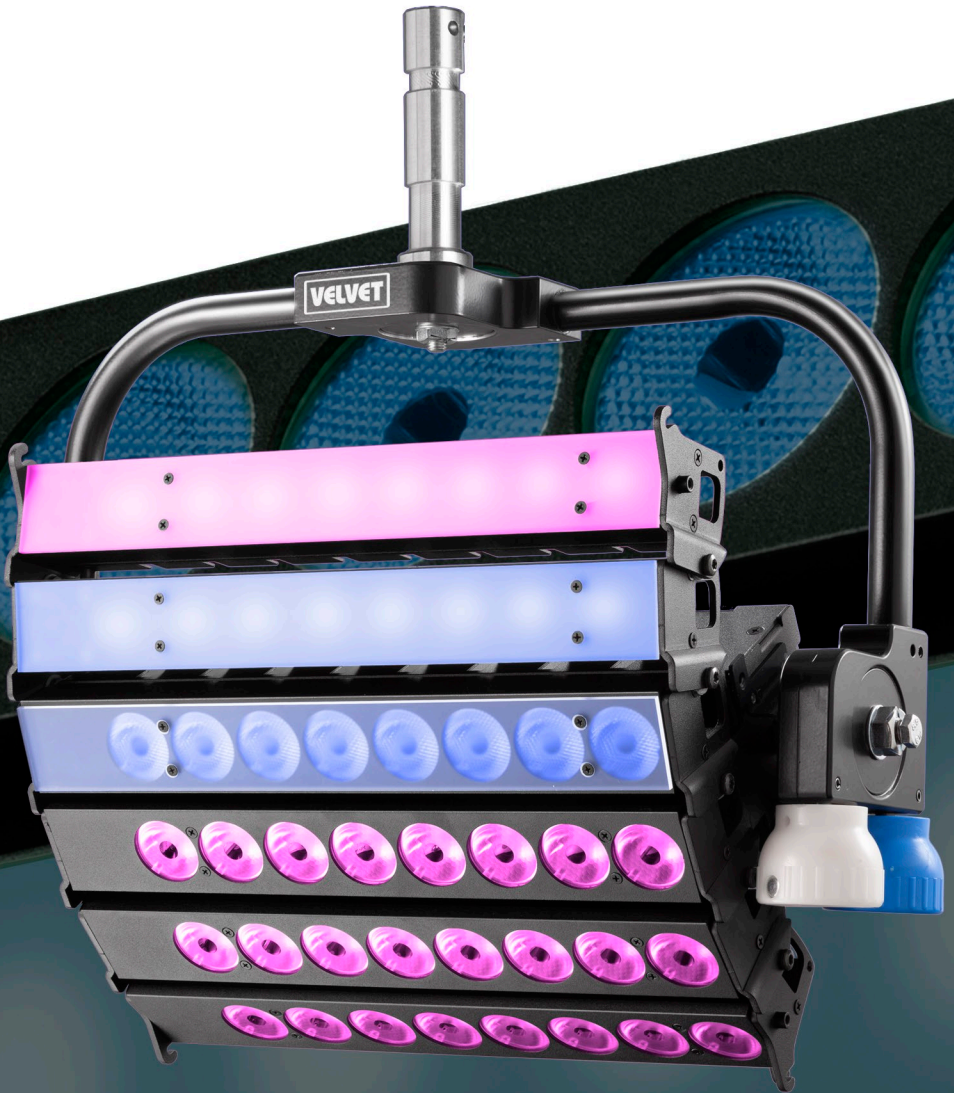

VELVET cyc

RGBW asymmetrical cyclorama fixtures

MOVING COLORS

for your background

perfectly
homogeneous

VELVET