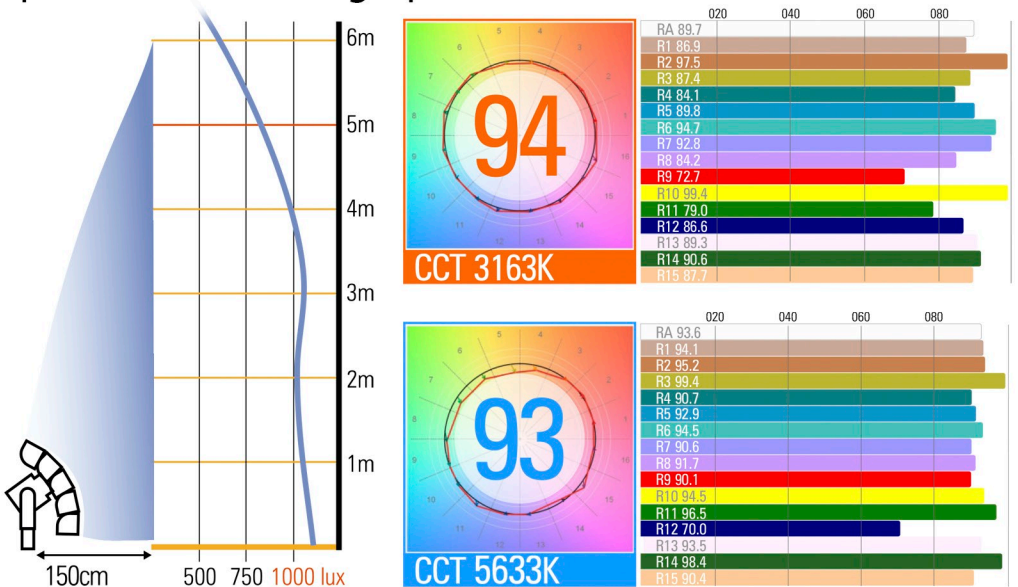

5m/ 16.4 feet

4m/ 13.1 feet

3m/ 9.8 feet

living color

extend your creative possibilities

High-quality color cyclorama lights with adjustable color temperature and green/magenta correction.

smooth theatrical dimming

step-less dimming down to zero at any color setting. 3 dimming curves included.

CYC technical specifications

- COLOUR TEMPERATURE** Continuously adjustable from 2.500K to 10.000K
- LIGHT INTENSITY** Dimmable 0 to 100, smooth and flicker-free
- GREEN/MAGENTA CORRECTION** Continuously adjustable (full Plusgreen to full Minusgreen)
- COLOUR CONTROL MODES** CTT mode, HSI+ mode, GEL mode, RGB+ mode, EFFECTS mode
- BEAM ANGLE** Asymmetrical adjustable: Horizontal beam angle 45°. Vertical beam angle 45° to 110° depending on the model
- LOCAL CONTROL** Shock proof buttons and color display
- WIRE CONTROL** DMX-RDM with XLR-5 IN & OUT connectors
- WIRELESS CONTROL** Wi-Fi ArtNet
- POWER SUPPLY** 90-264 VAC 50/60Hz
- LED RATED LIFE** More than 50.000 hours
- POWER CONNECTION** Neutrik PowerCon TRUE1 TOP in and out connectors
- OUTPUT FREQUENCY** 16KHz/ flicker-free up to 2000fps
- OPERATION TEMPERATURE** From -20°C to +40°C
- COOLING** No-noise, fan-free passive cooling
- PROTECTION** IP21dustproof, indoor or outdoor protected use
- VELVET LED CYC TECHNOLOGY** RGBW high-power selected BIN LED core unit + multi Fresnel system
- RIGGING OPTIONS** Aluminum yoke with 16 female combined with 28 pin, swivel ball head, pole operated yoke
- CONSTRUCTION & FINISH** Black anodized extruded aluminum and black powder coated sheet aluminum

photometrics and graphics

MOVING COLORS

Individual R+G+B+W light engines for unique horizontal effects

Beam angle variation
Powerful output for broadcast and Film
Smooth theatrical dimming

Silent fan-less light
Wi-Fi Art-Net wireless remote control
1000 Lux / 93 fc homogeneous