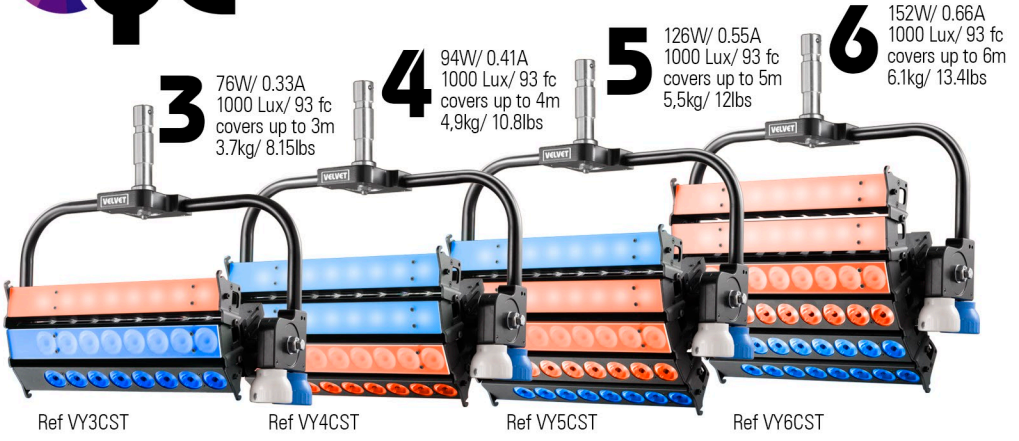

step-less dimming down to zero at any color setting. 3 dimming curves included.

CYC technical specifications

- COLOUR TEMPERATURE** Continuously adjustable from 2.500K to 10.000K
- LIGHT INTENSITY** Dimmable 0 to 100, smooth and flicker-free
- GREEN/MAGENTA CORRECTION** Continuously adjustable (full Plusgreen to full Minusgreen)
- COLOUR CONTROL MODES** CTT mode, HSI+ mode, GEL mode, RGB+ mode, EFFECTS mode
- BEAM ANGLE** Asymmetrical adjustable: Horizontal beam angle 45°. Vertical beam angle 45° to 110° depending on the model
- LOCAL CONTROL** Shock proof buttons and color display
- WIRE CONTROL** DMX-RDM with XLR-5 IN & OUT connectors
- WIRELESS CONTROL** Wi-Fi ArtNet
- POWER SUPPLY** 90-264 VAC 50/60Hz
- LED RATED LIFE** More than 50.000 hours
- POWER CONNECTION** Neutrik PowerCon TRUE1 TOP in and out connectors
- OUTPUT FREQUENCY** 16KHz/ flicker-free up to 2000fps
- OPERATION TEMPERATURE** From -20°C to +40°C
- COOLING** No-noise, fan-free passive cooling
- PROTECTION** IP21dustproof, indoor or outdoor protected use
- VELVET LED CYC TECHNOLOGY** RGBW high-power selected BIN LED core unit + multi Fresnel system
- RIGGING OPTIONS** Aluminum yoke with 16 female combined with 28 pin, swivel ball head, pole operated yoke
- CONSTRUCTION & FINISH** Black anodized extruded aluminum and black powder coated sheet aluminum