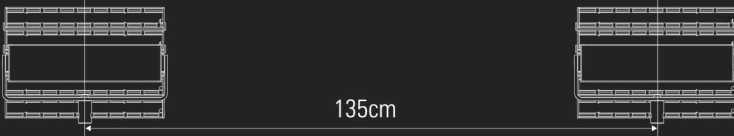

Lightweight and powerful

5,5kg/12lbs **1000lx** **5m**

cy 5

cost effective background lights

You only need to display the luminaries along a row 1,5 meters out of the background and separated 1,35 meters among them.

VELVET CYC unique asymmetrical optic design provides cost effective and quick installation using a single row of luminaries to wash up to 7 meters high backgrounds

cy 3

cy 4

cy 5

cy 6

7m/ 23.1 feet

6m/ 19.7 feet