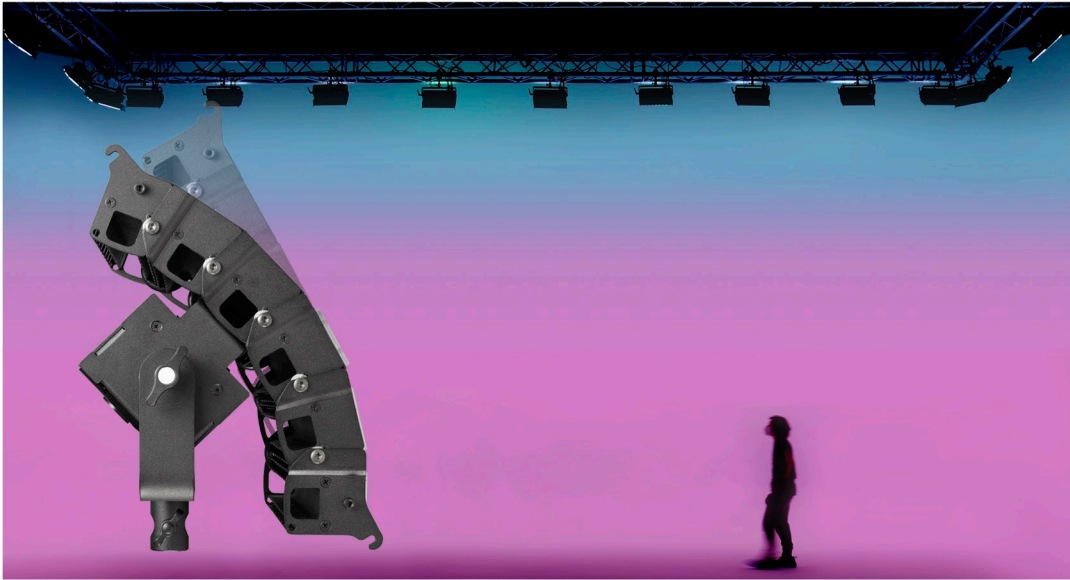

VELVET CYC consents the individual control of each of its horizontal battens to create gradient color effects thanks to their multiple light engines.

This unique individual light engine control allows to create perfectly homogeneous color backgrounds or to create soft white or colored gradients with different degrees of saturation but you can even combine different colors creating horizontal color mixtures with infinite creative possibilities,

- Horizontal light battens individually controlled
- Dynamic or static horizontal effects
- 1000 Lux / 93 fc level on the backgrounds. Flicker free up to 2000 fps

beam angle variation

Unlike any standard cyclorama light the articulated structure of the VELVET CYC fixtures lets you easily and mechanically change the vertical beam angle by simply bending the fixture in or out.

The vertical beam angle adjustability combined with the individual light engine control lets you fine tune your light to get homogeneous illumination over any kind of flat or infinite background.

truly homogeneous

VELVET Cyc is specially designed to evenly wash backgrounds and to create not only any homogeneous color but also gradient color effects thanks to their multiple light engines using only a single row of luminaries.