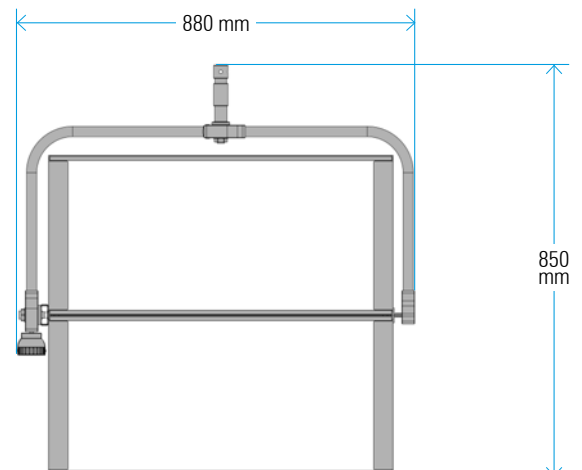

VELVET Power 2x2 IP54 + P0 Yoke