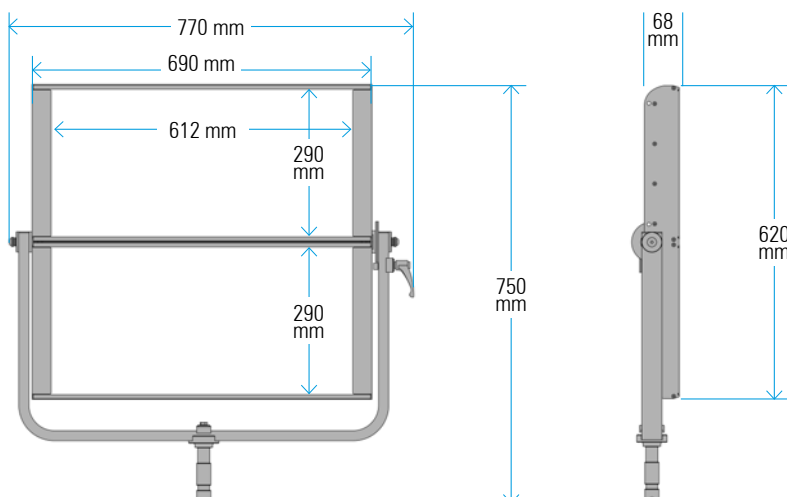

VELVET Power 2x2 30° Studio IP51

Ref.: VP2X2ST

Datasheet: November 2021 / Page 2

SPECIFICATIONS

COLOUR TEMPERATURE	Adjustable from 2700K a 6500K (100K increments)
LIGHT INTENSITY	Dimmable 0 to 100 (smooth and flicker-free)
LOCAL CONTROL	Shock proof buttons and display
WIRE CONTROL	DMX DMX-RDM with XLR-5 IN connector
TLCI INDEX	98 at 3200K and 96 at 5600K
PHOTOMETRICS	10000 lux / 929 fc at 3m / 9.8 feet 2260 lux / 247 fc at 6m / 20 feet
BEAM ANGLE	30° Nominal 45° With D25 filter 60° With D50 filter 105° With D100 filter 115° With DVELVET filter
DIMENSIONS	690x620x68mm / 27"x24.5"x2.7" panel 770x750x125mm / 30"x29.5"x5" panel + yoke + PSU
WEIGHT	14 kg / 31 lbs panel 16 kg / 35.3 lbs panel + yoke 20 kg / 44 lbs panel + yoke + PSU
POWER DRAW	340W (12.1 Amps at 28 VDC – 0.7 Amps at 230VAC)
POWER SUPPLY	90-264V AC 50/60Hz through XLR3 connector
LED RATED LIFE	More than 50.000 hours
POWER CONNECTION	Neutrik XLR-3 DC In connector
OUTPUT FREQUENCY	2000 fps
OPERATION TEMPERATURE	From -20°C to +40°C
COOLING	No-noise, fan-free passive cooling
PROTECTION	IP51 dustproof, indoor or outdoor use
VELVET LED TECHNOLOGY	Selected BIN High-power LED + VELVET custom optics + CPU software control
CONSTRUCTION & FINISH	Made of black powdercoated extruded and sheet aluminum

VELVET Power 2x2 IP54 + M0 Yoke