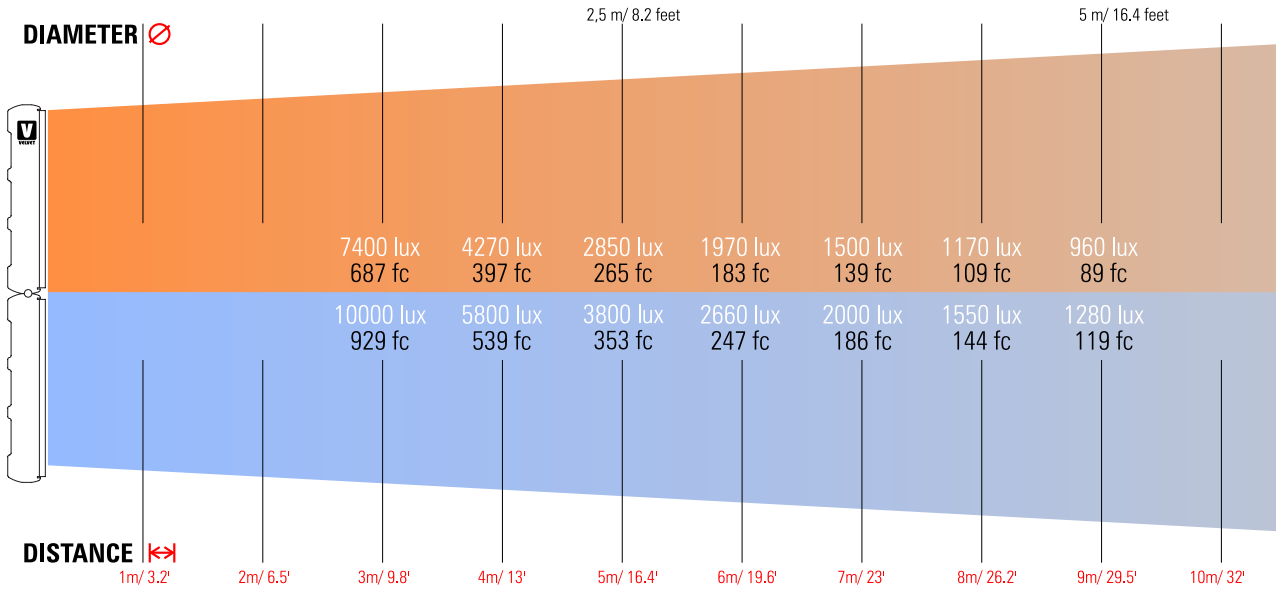

## SPECIFICATIONS

COLOUR TEMPERATURE	Adjustable from 2700K a 6500K (100K increments)
LIGHT INTENSITY	Dimmable 0 to 100 (smooth and flicker-free)
LOCAL CONTROL	Shock proof buttons and display
WIRE CONTROL	DMX DMX-RDM with XLR-5 IN connector
TLCI INDEX	98 at 3200K and 96 at 5600K
PHOTOMETRICS	10000 lux / 929 fc at 3m / 9.8 feet 2260 lux / 247 fc at 6m / 20 feet
BEAM ANGLE	30° Nominal 45° With D25 filter 60° With D50 filter 105° With D100 filter 115° With DVELVET filter
DIMENSIONS	690x620x68mm / 27"x24.5"x2.7" panel 770x750x125mm / 30"x29.5"x5" panel + yoke + PSU
WEIGHT	14 kg / 31 lbs panel 16 kg / 35.3 lbs panel + yoke 20 kg / 44 lbs panel + yoke + PSU
POWER DRAW	340W (12.1 Amps at 28 VDC – 0.7 Amps at 230VAC)
POWER SUPPLY	90-264V AC 50/60Hz through XLR3 connector
LED RATED LIFE	More than 50.000 hours
POWER CONNECTION	Neutrik XLR-3 DC In connector
OUTPUT FREQUENCY	2000 fps
OPERATION TEMPERATURE	From -20°C to +40°C
COOLING	No-noise, fan-free passive cooling
PROTECTION	IP51 dustproof, indoor or outdoor use
VELVET LED TECHNOLOGY	Selected BIN High-power LED + VELVET custom optics + CPU software control
CONSTRUCTION & FINISH	Made of black powdercoated extruded and sheet aluminum

## PHOTOMETRICS