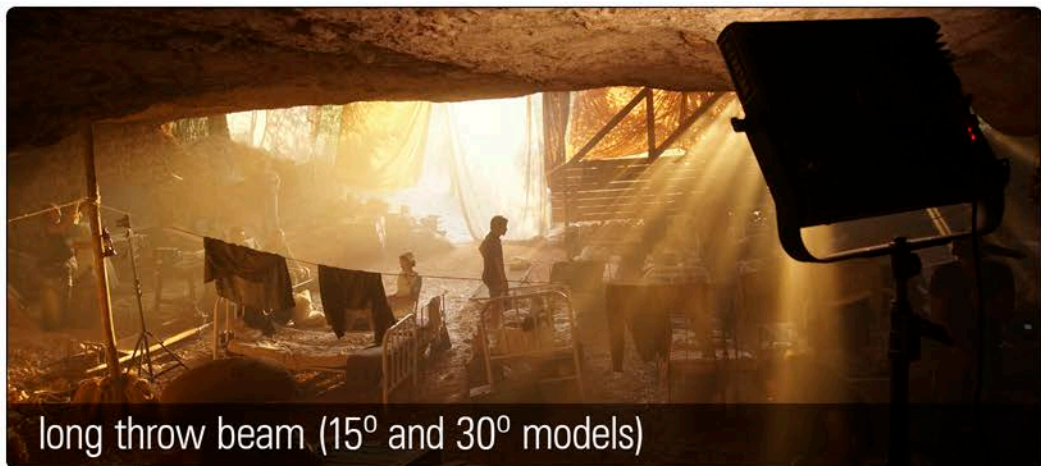

# spot beam

VELVET Power series can be ordered with different beam angles

Producing a concentrated 30° beam from a silent, dust and weatherproof fixture that instantly sets up and adjusts.

long throw beam (15° and 30° models)