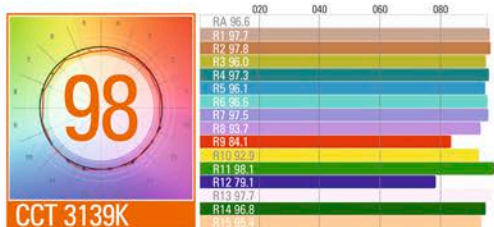

5600K photometrics