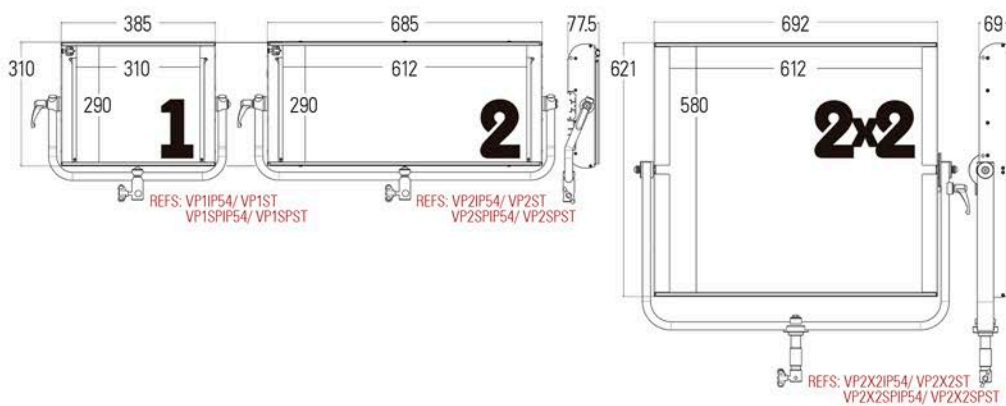

# VELVET Power technical specifications

	VP1IP54	VP1ST	VP2IP54	VP2ST	VP2X2IP54	VP2X2ST
<b>WEIGHT</b>	4.2 Kg / 9 lbs	4.2 Kg / 9 lbs	7 Kg / 15.5 lbs	7 Kg / 15.5 lbs	14 Kg / 31 lbs	14 Kg / 31 lbs
<b>POWER DRAW</b>	100W	100W	190W	190W	410W	410W
<b>POWER SUPPLY</b>	0.90A 110 VDC 0.32A 230 VAC	0.68A 110 VDC 0.32A 230 VAC	1.7A 110 VDC 0.65A 230 VAC	1.7A 110 VDC 0.65A 230 VAC	3.73A 110 VDC 1.86A 230 VAC	3.73A 110 VDC 1.86A 230 VAC
<b>POWER OPTIONS</b>	12-35 VDC 90-264 VAC	90-264 VAC	24-35 VDC 90-264 VAC	90-264 VAC	90-264 VAC	90-264 VAC
<b>COLOUR TEMPERATURE</b>	Continuously adjustable from 2.700K to 6.500K in 100K steps					
<b>LIGHT INTENSITY</b>	Dimmable 0 to 100, smooth and flicker-free					
<b>BEAM ANGLE/MODELS</b>	VELVET POWER SPOT 15° VELVET POWER SPOT 30°					