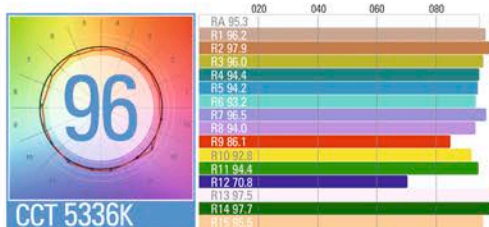

5600K photometrics