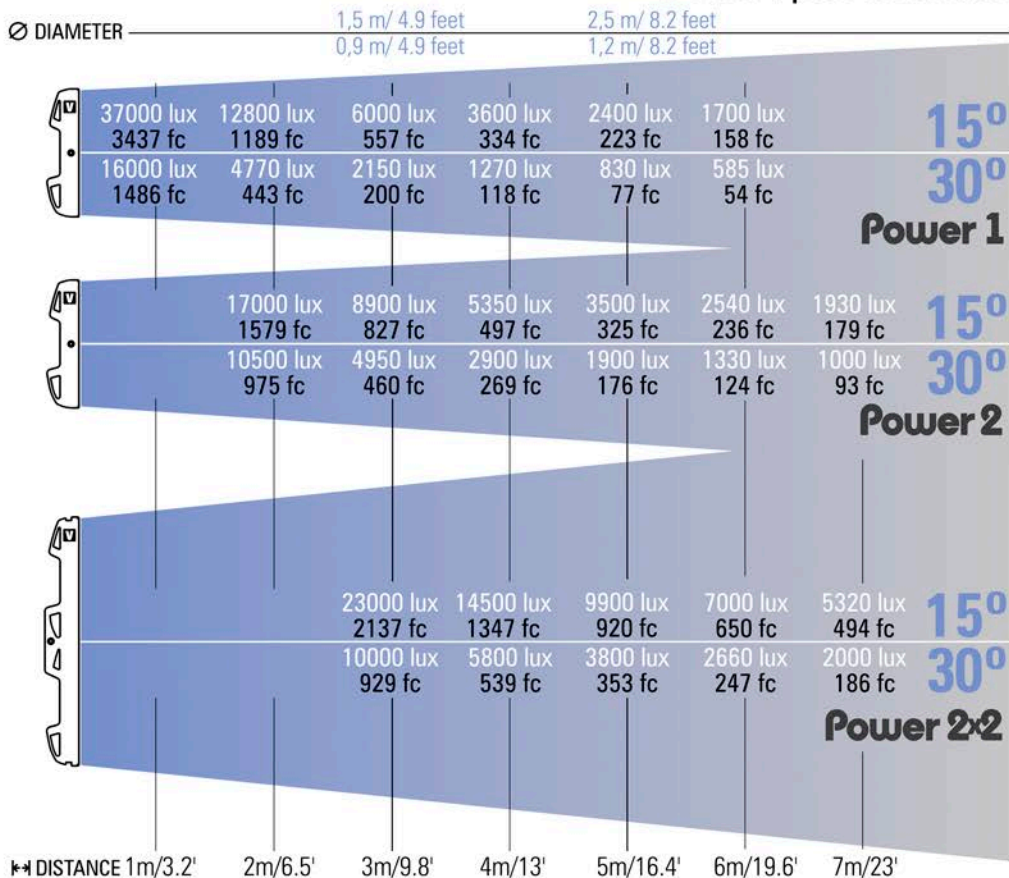

## proven high efficiency

VELVET Power is as efficient as to deliver up to 23000 Lux at 3 meters drawing only 340W and can be used with batteries or any standard AC power worldwide.

Bi-directional XLR-5 DMX RDM

# VELVET Power technical specifications

	VP1IP54	VP1ST	VP2IP54	VP2ST	VP2X2IP54	VP2X2ST
<b>WEIGHT</b>	4.2 Kg / 9 lbs	4.2 Kg / 9 lbs	7 Kg / 15.5 lbs	7 Kg / 15.5 lbs	14 Kg / 31 lbs	14 Kg / 31 lbs
<b>POWER DRAW</b>	100W	100W	190W	190W	410W	410W
<b>POWER SUPPLY</b>	0.90A 110 VDC 0.32A 230 VAC	0.68A 110 VDC 0.32A 230 VAC	1.7A 110 VDC 0.65A 230 VAC	1.7A 110 VDC 0.65A 230 VAC	3.73A 110 VDC 1.86A 230 VAC	3.73A 110 VDC 1.86A 230 VAC
<b>POWER OPTIONS</b>	12-35 VDC 90-264 VAC	90-264 VAC	24-35 VDC 90-264 VAC	90-264 VAC	90-264 VAC	90-264 VAC
<b>COLOUR TEMPERATURE</b>	Continuously adjustable from 2.700K to 6.500K in 100K steps					
<b>LIGHT INTENSITY</b>	Dimmable 0 to 100, smooth and flicker-free					
<b>BEAM ANGLE/MODELS</b>	VELVET POWER SPOT 15° VELVET POWER SPOT 30°					

## 5600K photometrics